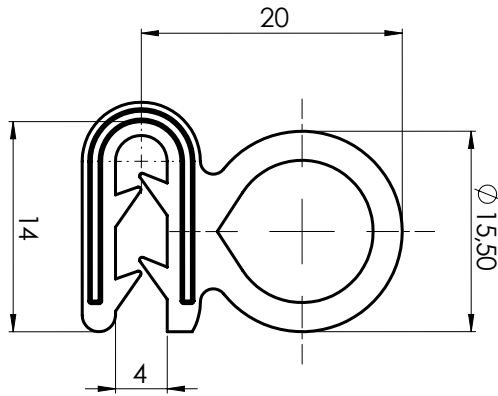

SELF-GRIPPING GASKET | 514

SELF-GRIPPING GASKET | 515

SELF-GRIPPING GASKET | 516

SELF-GRIPPING GASKET | 517

SELF-GRIPPING GASKET | 518

**Specifications:**

- Black EPDM sponge
- Steel-wire reinforced mounting base

\* All dimensions are in mm