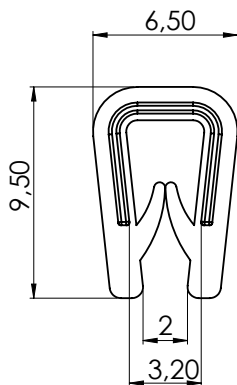

SELF-GRIPPING GASKET | 514

SELF-GRIPPING GASKET | 515

SELF-GRIPPING GASKET | 516

SELF-GRIPPING GASKET | 517

SELF-GRIPPING GASKET | 518

**Specifications:**

- Black EPDM sponge
- Steel-wire reinforced mounting base

\* All dimensions are in mm