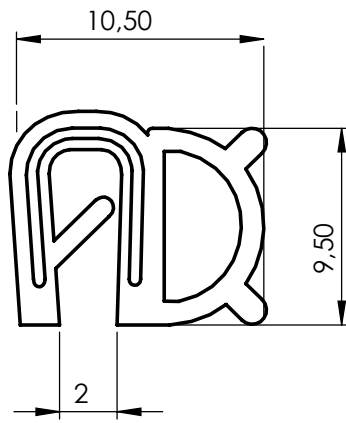

SELF-GRIPPING GASKET | 514

SELF-GRIPPING GASKET | 515

SELF-GRIPPING GASKET | 516

SELF-GRIPPING GASKET | 517

SELF-GRIPPING GASKET | 518

**Specifications:**

- Black EPDM sponge
- Steel-wire reinforced mounting base

\* All dimensions are in mm