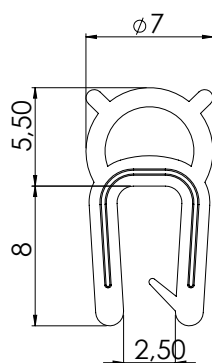

SELF-GRIPPING GASKET | 514

SELF-GRIPPING GASKET | 515

SELF-GRIPPING GASKET | 516

SELF-GRIPPING GASKET | 517

SELF-GRIPPING GASKET | 518

**Specifications:**

- Black EPDM sponge
- Steel-wire reinforced mounting base

\* All dimensions are in mm