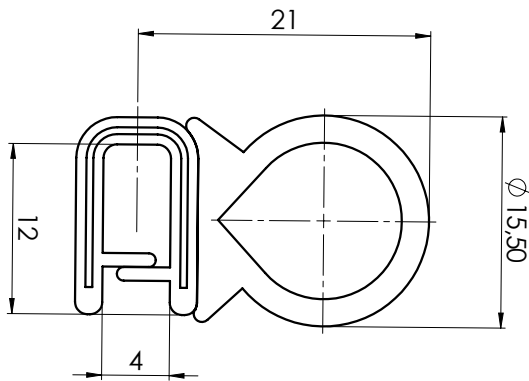

SELF-GRIPPING GASKET | 514

SELF-GRIPPING GASKET | 515

SELF-GRIPPING GASKET | 516

SELF-GRIPPING GASKET | 517

SELF-GRIPPING GASKET | 518

**Specifications:**

- Black EPDM sponge
- Steel-wire reinforced mounting base

\* All dimensions are in mm