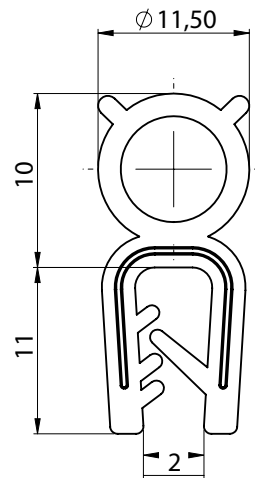

## 510 | SELF GRIPPING GASKET

## 511 | SELF GRIPPING GASKET

## 512 | SELF GRIPPING GASKET

### Specifications:

Black EPDM sponge

Steel-wire reinforced mounting base

\* All dimensions are in mm