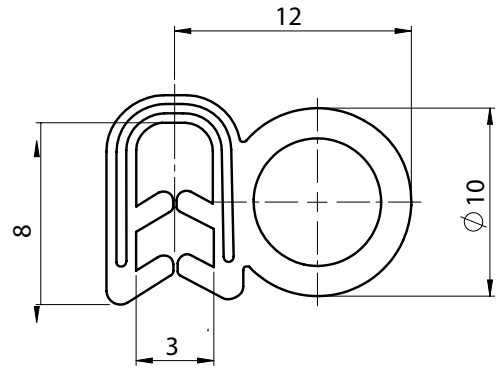

## 510 | SELF GRIPPING GASKET

## 511 | SELF GRIPPING GASKET

## 512 | SELF GRIPPING GASKET

### Specifications:

Black EPDM sponge

Steel-wire reinforced mounting base

\* All dimensions are in mm