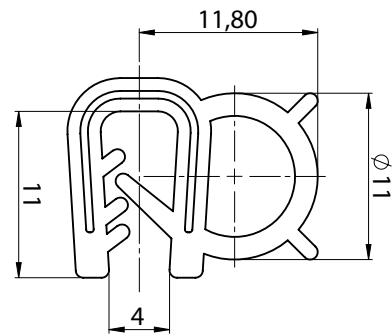

## 510 | SELF GRIPPING GASKET

## 511 | SELF GRIPPING GASKET

## 513 | SELF GRIPPING GASKET

### Specifications:

Black EPDM sponge

Steel-wire reinforced mounting base

\* All dimensions are in mm