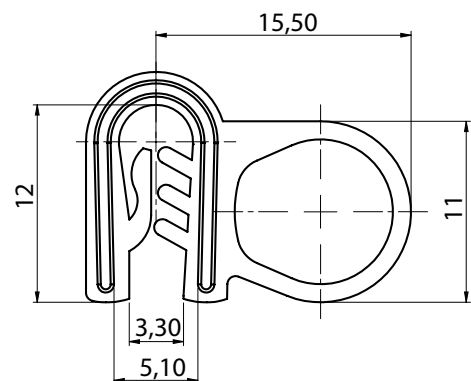

## 510 | SELF GRIPPING GASKET

## 511 | SELF GRIPPING GASKET

## 512 | SELF GRIPPING GASKET

### Specifications:

Black EPDM sponge

Steel-wire reinforced mounting base

\* All dimensions are in mm