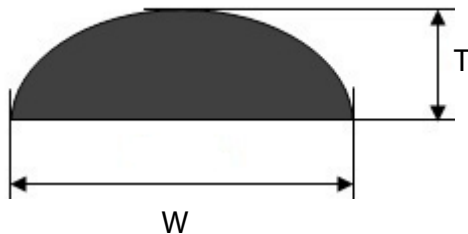

## 503 | DOUBLE SIDED ADHESIVE TAPE

Material	Thickness	Width	Code
Polyethylene	1	10	503-1-10
	1	20	503-1-20
	2	20	503-2-20

\* All dimensions are in mm

## 504 | SELF ADHESIVE SEALING TAPE

T	W	Code
3	8	504-3-8
3	10	504-3-10
3	15	504-3-15
5	10	504-5-10
5	15	504-5-15
5	20	504-5-20
7	12	504-7-12
7	15	504-7-15
7	20	504-7-20
10	15	504-10-15

\* All dimensions are in mm

Specifications:

Self adhesive polyurethane tape