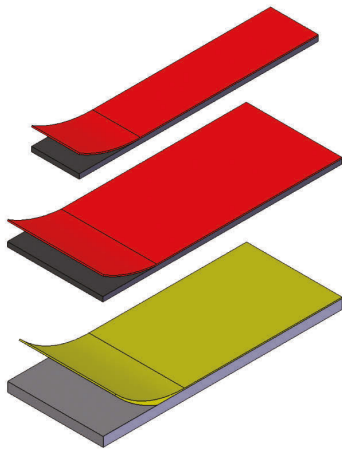

## 503 | DOUBLE SIDED ADHESIVE TAPE

Material	Thickness	Width	Code
Polyethylene	1	10	503-1-10
	1	20	503-1-20
	2	20	503-2-20

\* All dimensions are in mm

## 504 | SELF ADHESIVE SEALING TAPE

T	W	Code
3	8	504-3-8
3	10	504-3-10
3	15	504-3-15
5	10	504-5-10
5	15	504-5-15
5	20	504-5-20
7	12	504-7-12
7	15	504-7-15
7	20	504-7-20
10	15	504-10-15

\* All dimensions are in mm

Specifications:

Self adhesive polyurethane tape