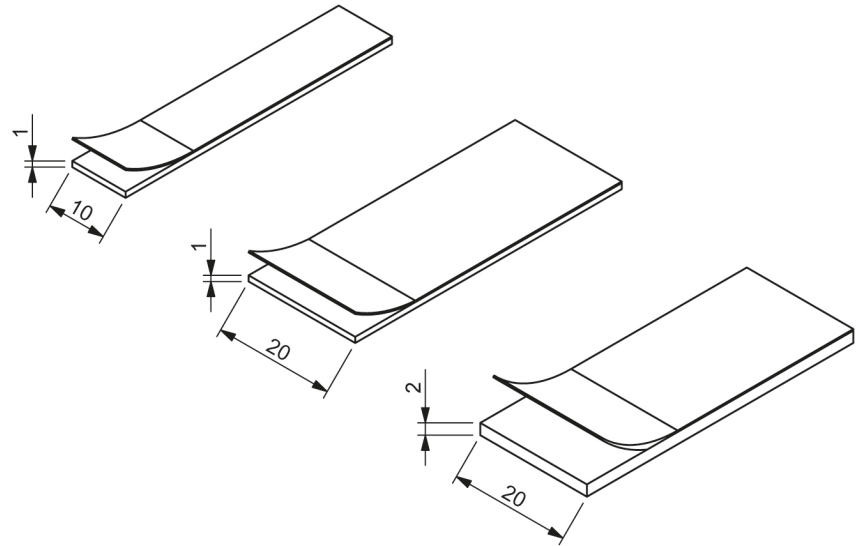

## 503 | DOUBLE SIDED ADHESIVE TAPE

Material	Thickness	Width	Code
Polyethylene	1	10	503-1-10
	1	20	503-1-20
	2	20	503-2-20

\* All dimensions are in mm

## 504 | SELF ADHESIVE SEALING TAPE

T	W	Code
3	8	504-3-8
3	10	504-3-10
3	15	504-3-15
5	10	504-5-10
5	15	504-5-15
5	20	504-5-20
7	12	504-7-12
7	15	504-7-15
7	20	504-7-20
10	15	504-10-15

\* All dimensions are in mm

Specifications:

Self adhesive polyurethane tape