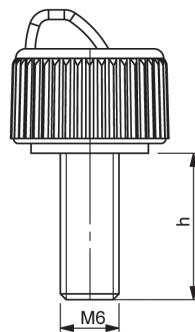

PLASTIC HEAD SCREW | 484

Material	Thread	Thread length	Code
Frearson drive Polyamide head White color Steel thread Zinc plated	M6	20	484-M6-20
		25	484-M6-25
		30	484-M6-30
		35	484-M6-35

*All dimensions are in mm.

PLASTIC HEAD SCREW | 485

Material	Thread	Thread length	Code
Polyamide head Black color Steel thread Zinc plated	M6	10	485-M6-10
		15	485-M6-15
		20	485-M6-20
		25	485-M6-25
		30	485-M6-30
		35	485-M6-35

*All dimensions are in mm.