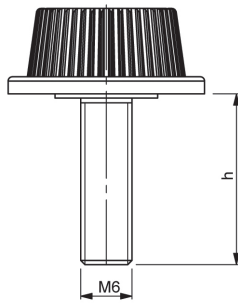

PLASTIC HEAD SCREW | 484

Material	Thread	Thread length	Code
Frearson drive Polyamide head White color Steel thread Zinc plated	M6	20	484-M6-20
		25	484-M6-25
		30	484-M6-30
		35	484-M6-35

*All dimensions are in mm.

PLASTIC HEAD SCREW | 485

Material	Thread	Thread length	Code
Polyamide head Black color Steel thread Zinc plated	M6	10	485-M6-10
		15	485-M6-15
		20	485-M6-20
		25	485-M6-25
		30	485-M6-30
		35	485-M6-35

*All dimensions are in mm.