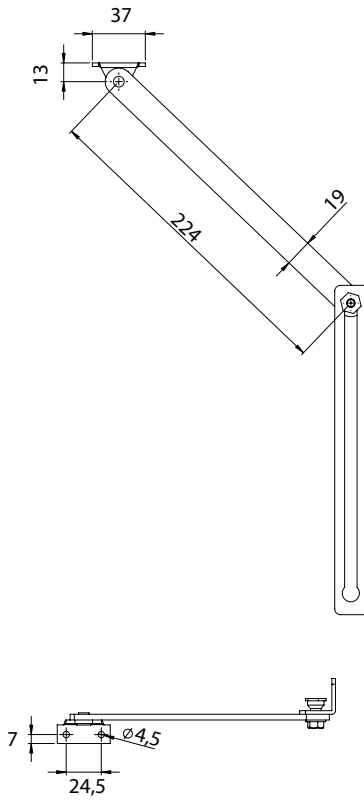

461 | COVER STAY

Version 1

Version 2

Material	Version	Code
Steel, zinc plated	1	461-V1
	2	461-V2

* All dimensions are in mm