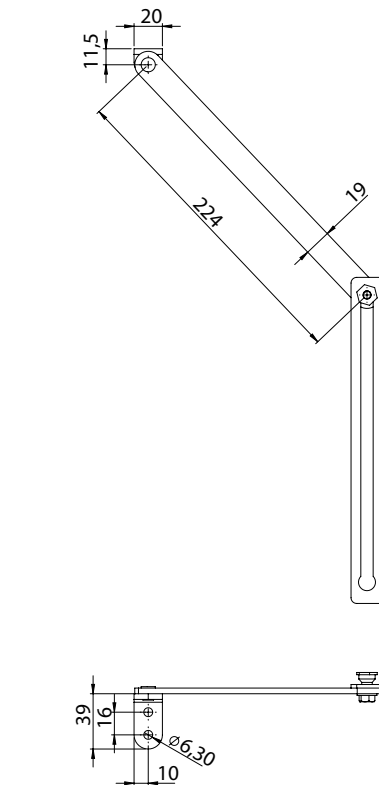

461 | COVER STAY

Version 1

Version 2

Material	Version	Code
Steel, zinc plated	1	461-V1
	2	461-V2

* All dimensions are in mm