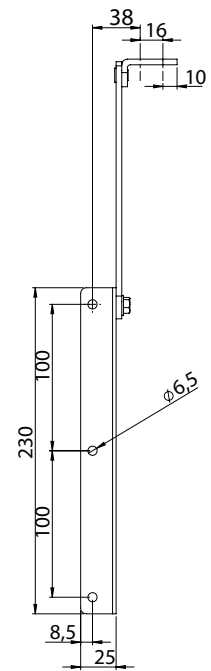

461 | COVER STAY

Version 1

Version 2

Material	Version	Code
Steel, zinc plated	1	461-V1
	2	461-V2

* All dimensions are in mm