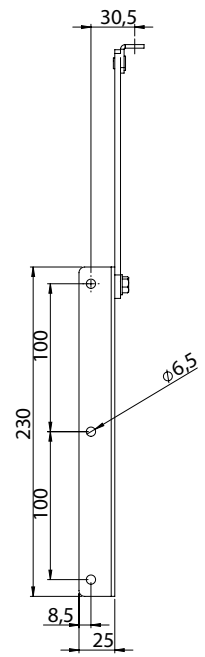

461 | COVER STAY

Version 1

Version 2

Material	Version	Code
Steel, zinc plated	1	461-V1
	2	461-V2

* All dimensions are in mm