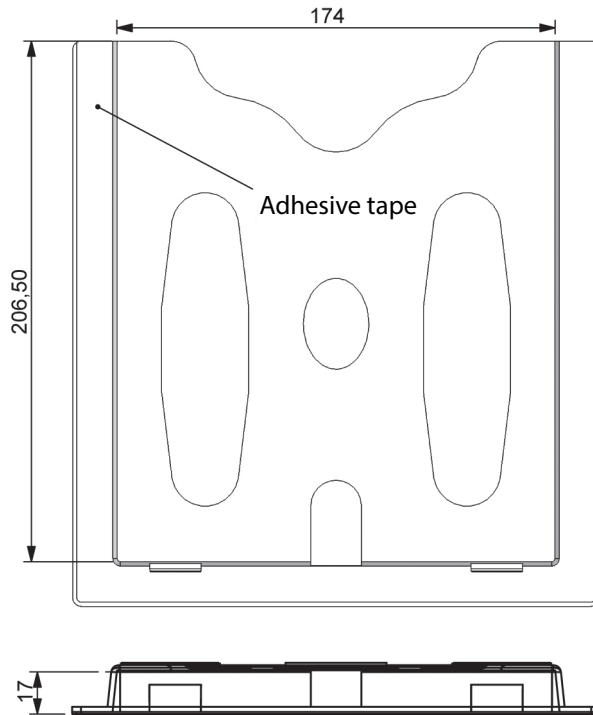

## 455 | DRAWING POCKET

for A5 papers

## 456 | DRAWING POCKET

for A4 papers

Material	Color	Code
High-impact polystyrene (HIPS)	RAL 7035	455-6
	RAL 7032	455-7
Self-adhesive base for installation	RAL 7035	456-6
	RAL 7032	456-7

\* All dimensions are in mm