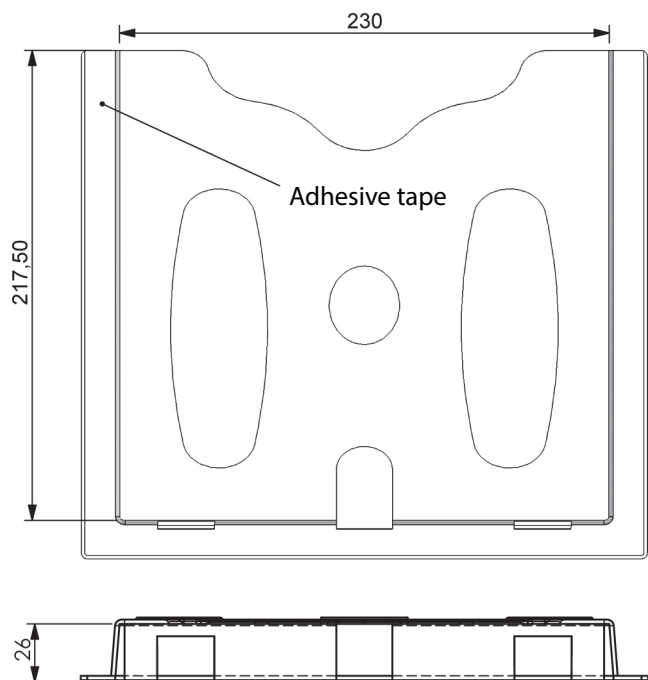

## 455 | DRAWING POCKET

for A5 papers

## 456 | DRAWING POCKET

for A4 papers

Material	Color	Code
High-impact polystyrene (HIPS)	RAL 7035	455-6
	RAL 7032	455-7
Self-adhesive base for installation	RAL 7035	456-6
	RAL 7032	456-7

\* All dimensions are in mm