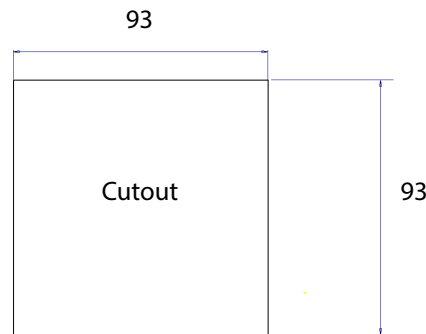

Version 1

Installation with screw

Version 2

Snap in type installation, no screw needed

Material	Version	Code
Polycarbonat, UV resistant 3mm EPDM O-ring	1	450-V1
	2	450-V2

* All dimensions are in mm