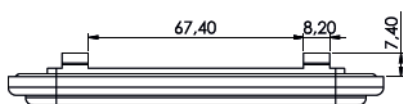

Version 1

Installation with screw

Version 2

Snap in type installation, no screw needed

Material	Version	Code
Polycarbonat, UV resistant 3mm EPDM O-ring	1	450-V1
	2	450-V2

* All dimensions are in mm