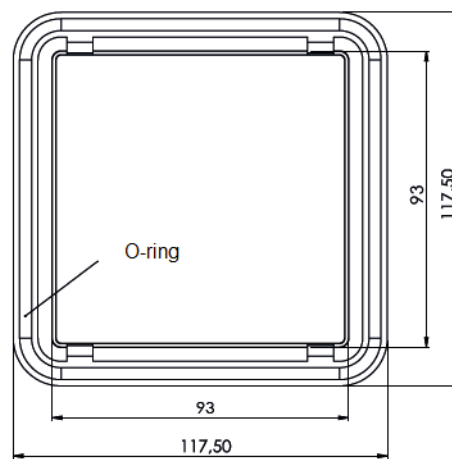

Version 1

Installation with screw

Version 2

Snap in type installation, no screw needed

Material	Version	Code
Polycarbonat, UV resistant 3mm EPDM O-ring	1	450-V1
	2	450-V2

* All dimensions are in mm