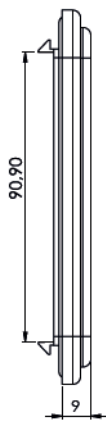

Version 1

Installation with screw

Version 2

Snap in type installation, no screw needed

Material	Version	Code
Polycarbonat, UV resistant 3mm EPDM O-ring	1	450-V1
	2	450-V2

* All dimensions are in mm