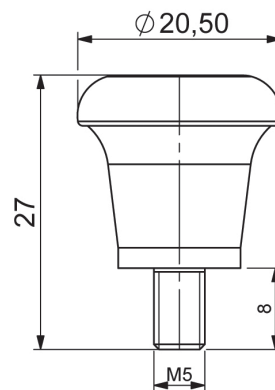

## 438 | FINGER PULL

Version 1

Version 2

Material	Code
Polyamide black, brass insert thread, M6	438-V1
Polyamide black, plastic insert thread, M6	438-V2

\* All dimensions are in mm

## 439 | FINGER PULL

Material
Polypropylene black (PP), steel thread M5

\* All dimensions are in mm