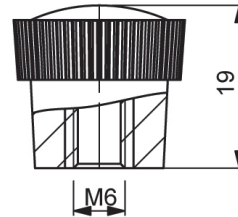

## 438 | FINGER PULL

Version 1

Version 2

Material	Code
Polyamide black, brass insert thread, M6	438-V1
Polyamide black, plastic insert thread, M6	438-V2

\* All dimensions are in mm

## 439 | FINGER PULL

Material
Polypropylene black (PP), steel thread M5

\* All dimensions are in mm