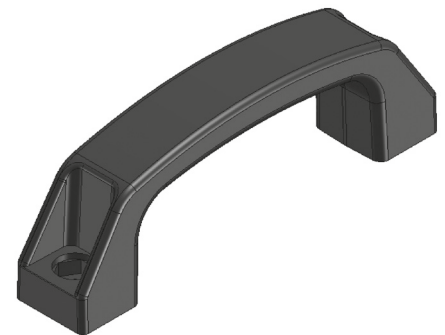

Material	Length	Code
End part: Polyamide, black	200	420-200
Tube: Aluminium, eloxal plated	300	420-300
Hexagonal head screw	400	420-400
	500	420-500

* All dimensions are in mm * Different lengths available upon request

HANDLE | 425

Material
Polyamide black, hexagonal head screw

* All dimensions are in mm

HANDLE | 426

Material
Polyamide black, hexagonal head screw

* All dimensions are in mm