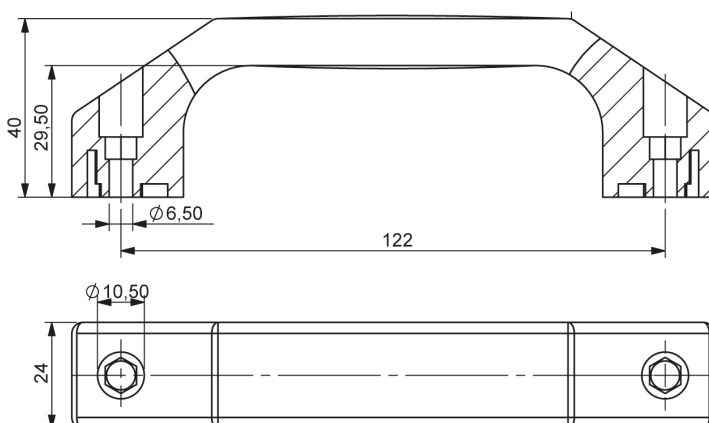

Material	Length	Code
End part: Polyamide, black	200	420-200
Tube: Aluminium, eloxal plated	300	420-300
Hexagonal head screw	400	420-400
	500	420-500

* All dimensions are in mm * Different lengths available upon request

HANDLE | 425

Material
Polyamide black, hexagonal head screw

* All dimensions are in mm

HANDLE | 426

Material
Polyamide black, hexagonal head screw

* All dimensions are in mm