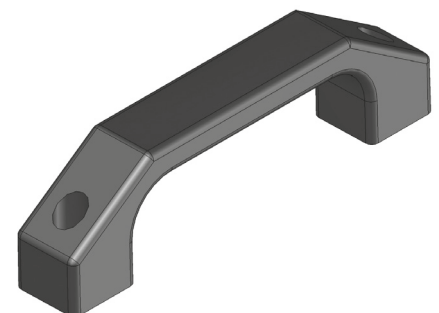

Material	Length	Code
End part: Polyamide, black	200	420-200
Tube: Aluminium, eloxal plated	300	420-300
Hexagonal head screw	400	420-400
	500	420-500

* All dimensions are in mm * Different lengths available upon request

HANDLE | 425

Material
Polyamide black, hexagonal head screw

* All dimensions are in mm

HANDLE | 426

Material
Polyamide black, hexagonal head screw

* All dimensions are in mm