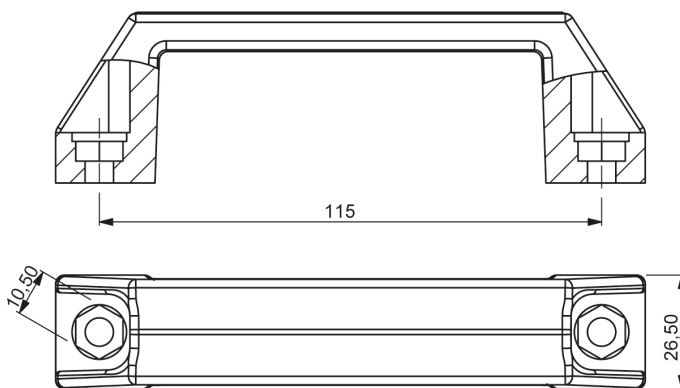

Material	Length	Code
End part: Polyamide, black	200	420-200
Tube: Aluminium, eloxal plated	300	420-300
Hexagonal head screw	400	420-400
	500	420-500

* All dimensions are in mm * Different lengths available upon request

HANDLE | 425

Material
Polyamide black, hexagonal head screw

* All dimensions are in mm

HANDLE | 426

Material
Polyamide black, hexagonal head screw

* All dimensions are in mm