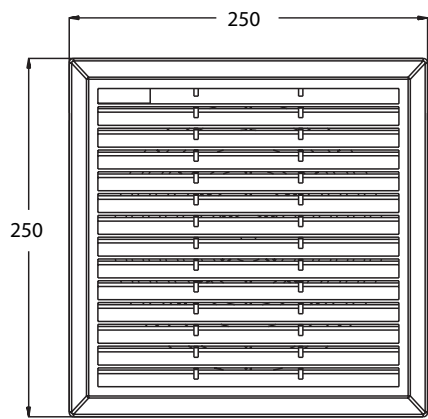

403 | VENTILATION SHUTTER

Material	Color	Code
ABS	RAL 9005	403-5
	RAL 7035	403-6
	RAL 7032	403-7

* All dimensions are in mm

404 | VENTILATION SHUTTER

Material	Color	Code
ABS	RAL 9005	404-5
	RAL 7035	404-6
	RAL 7032	404-7

* All dimensions are in mm

VENTILATION FANS