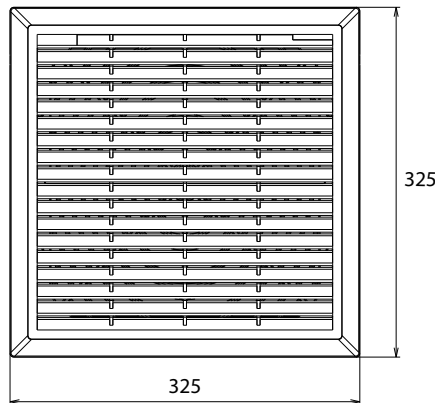

403 | VENTILATION SHUTTER

Material	Color	Code
ABS	RAL 9005	403-5
	RAL 7035	403-6
	RAL 7032	403-7

* All dimensions are in mm

404 | VENTILATION SHUTTER

Material	Color	Code
ABS	RAL 9005	404-5
	RAL 7035	404-6
	RAL 7032	404-7

* All dimensions are in mm

VENTILATION FANS