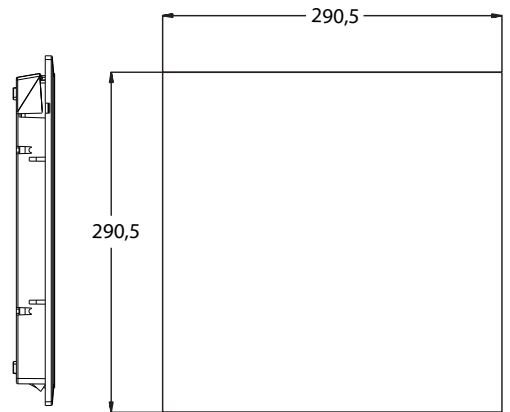

403 | VENTILATION SHUTTER

Material	Color	Code
ABS	RAL 9005	403-5
	RAL 7035	403-6
	RAL 7032	403-7

* All dimensions are in mm

404 | VENTILATION SHUTTER

Material	Color	Code
ABS	RAL 9005	404-5
	RAL 7035	404-6
	RAL 7032	404-7

* All dimensions are in mm

VENTILATION FANS