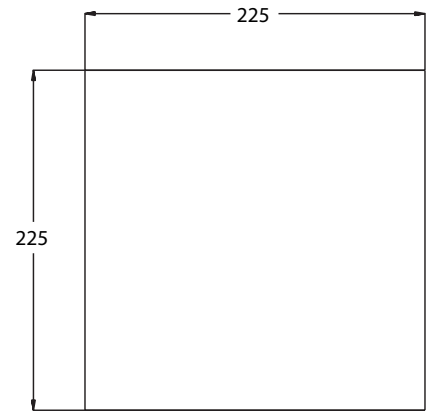

403 | VENTILATION SHUTTER

Material	Color	Code
ABS	RAL 9005	403-5
	RAL 7035	403-6
	RAL 7032	403-7

* All dimensions are in mm

404 | VENTILATION SHUTTER

Material	Color	Code
ABS	RAL 9005	404-5
	RAL 7035	404-6
	RAL 7032	404-7

* All dimensions are in mm

VENTILATION FANS