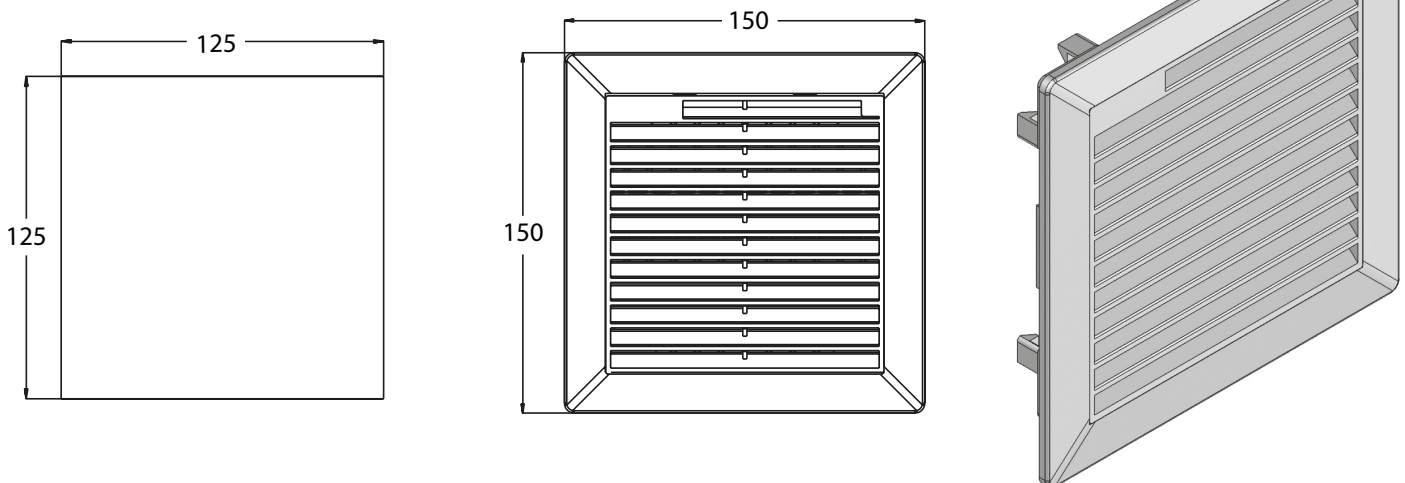

VENTILATION SHUTTER | 402

Material	Color	Code
ABS	RAL 9005	402-5
	RAL 7035	402-6
	RAL 7032	402-7

* All dimensions are in mm