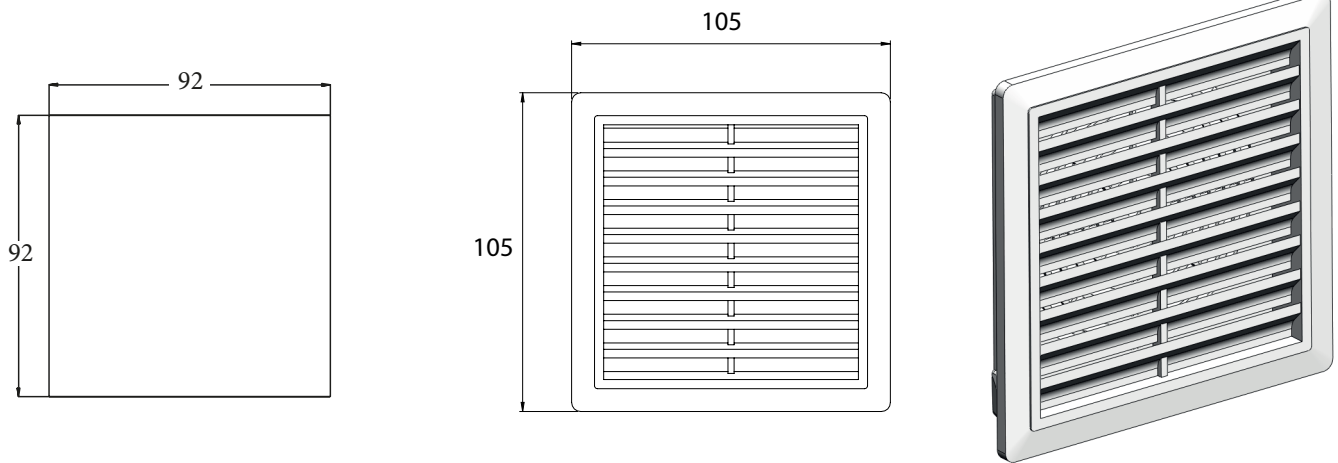

## VENTILATION SHUTTER | 401

Material	Color	Code
ABS	RAL 9005	401-5
	RAL 7035	401-6
	RAL 7032	401-7

\* All dimensions are in mm