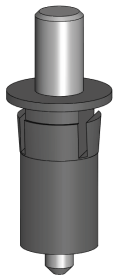

381 | SPRING LOADED HINGE

| Material | Code |
|--------------------------|------|
| Sheet steel, zinc plated | 381 |
| Steel pin | |

* All dimensions are in mm

385 | SPRING LOADED HINGE

| Material | Code |
|-------------------------------|------|
| Polyamide base, spring inside | 385 |
| Steel pin | |

* All dimensions are in mm