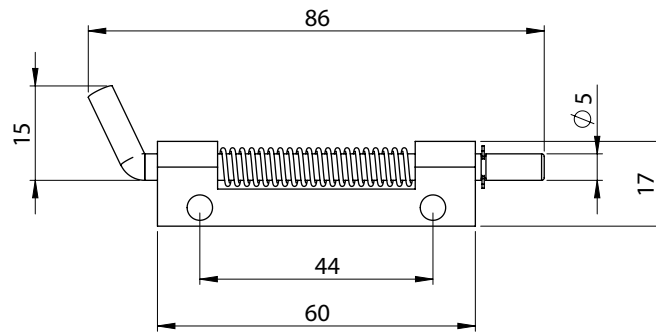

381 | SPRING LOADED HINGE

| Material | Code |
|--------------------------|------|
| Sheet steel, zinc plated | 381 |
| Steel pin | |

* All dimensions are in mm

385 | SPRING LOADED HINGE

| Material | Code |
|-------------------------------|------|
| Polyamide base, spring inside | 385 |
| Steel pin | |

* All dimensions are in mm