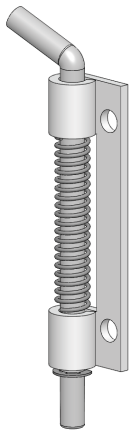

381 | SPRING LOADED HINGE

| Material | Code |
|--------------------------|------|
| Sheet steel, zinc plated | 381 |
| Steel pin | |

* All dimensions are in mm

385 | SPRING LOADED HINGE

| Material | Code |
|-------------------------------|------|
| Polyamide base, spring inside | 385 |
| Steel pin | |

* All dimensions are in mm