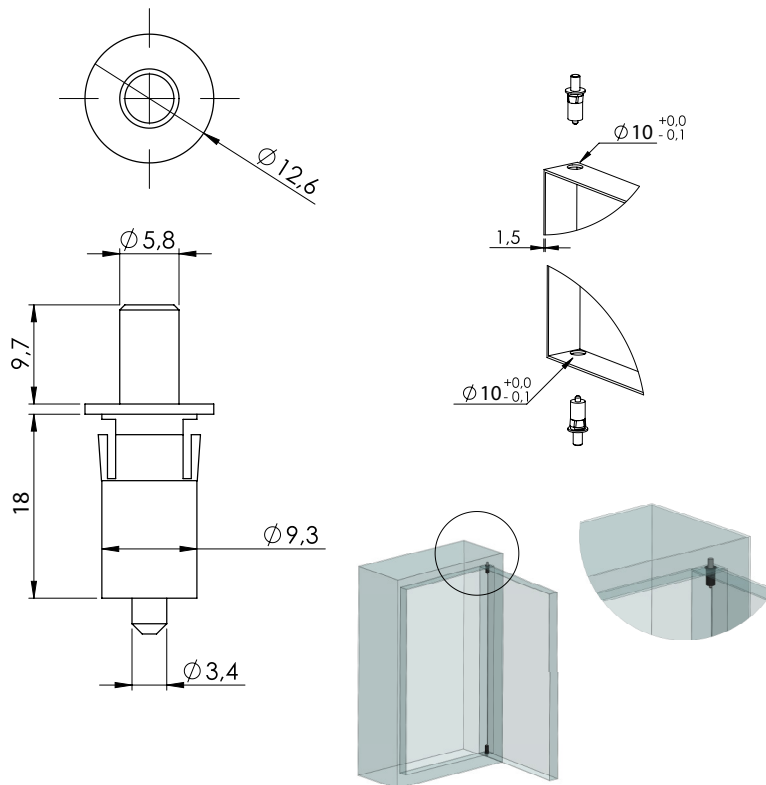

381 | SPRING LOADED HINGE

| Material | Code |
|--------------------------|------|
| Sheet steel, zinc plated | 381 |
| Steel pin | |

* All dimensions are in mm

385 | SPRING LOADED HINGE

| Material | Code |
|-------------------------------|------|
| Polyamide base, spring inside | 385 |
| Steel pin | |

* All dimensions are in mm