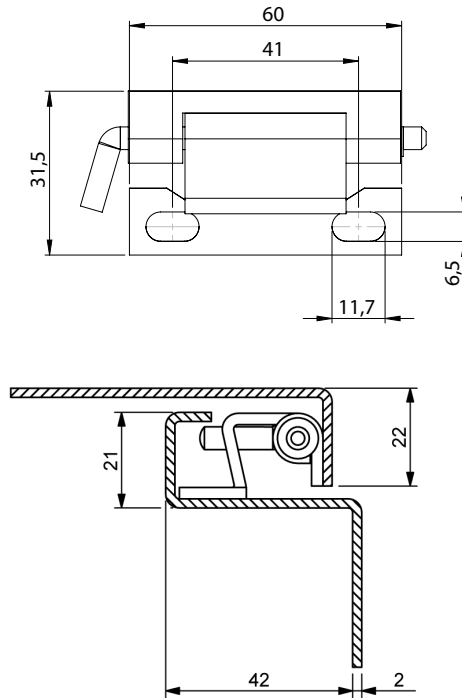

365 | CONCEALED HINGE

Material	Code
Sheet steel, zinc plated Steel pin	365

* All dimensions are in mm

370 | CONCEALED HINGE

Material	Code
Sheet steel, zinc plated Steel pin	370

* All dimensions are in mm