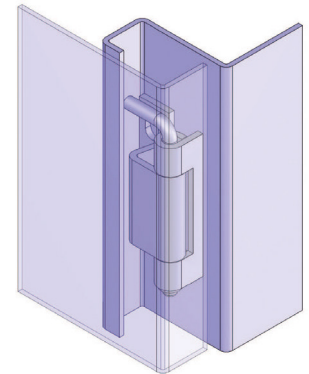

365 | CONCEALED HINGE

Material	Code
Sheet steel, zinc plated Steel pin	365

* All dimensions are in mm

370 | CONCEALED HINGE

Material	Code
Sheet steel, zinc plated Steel pin	370

* All dimensions are in mm