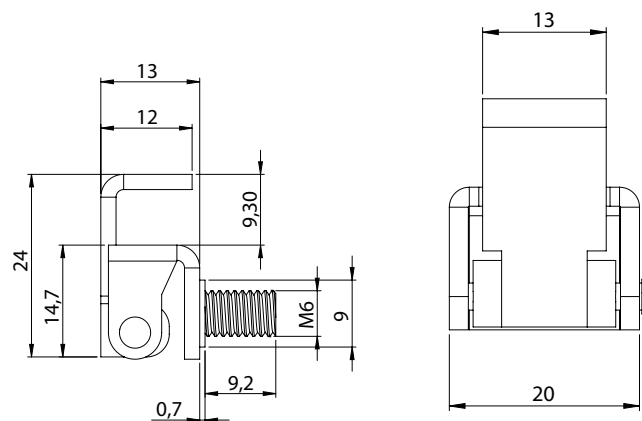

365 | CONCEALED HINGE

Material	Code
Sheet steel, zinc plated Steel pin	365

* All dimensions are in mm

370 | CONCEALED HINGE

Material	Code
Sheet steel, zinc plated Steel pin	370

* All dimensions are in mm