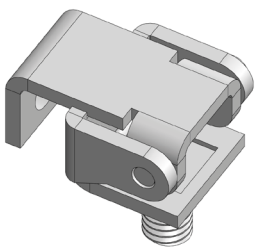

365 | CONCEALED HINGE

Material	Code
Sheet steel, zinc plated Steel pin	365

* All dimensions are in mm

370 | CONCEALED HINGE

Material	Code
Sheet steel, zinc plated Steel pin	370

* All dimensions are in mm