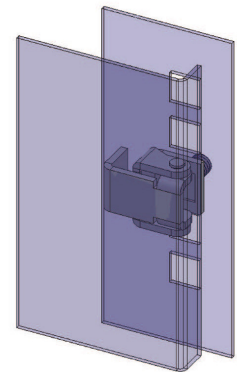

365 | CONCEALED HINGE

Material	Code
Sheet steel, zinc plated Steel pin	365

* All dimensions are in mm

370 | CONCEALED HINGE

Material	Code
Sheet steel, zinc plated Steel pin	370

* All dimensions are in mm