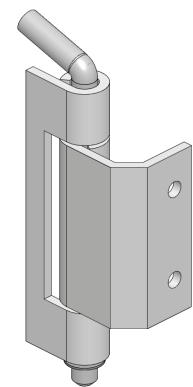

CONCEALED HINGE | 362

Door opening range: 120°

CONCEALED HINGE | 363

Door opening range: 110°

CONCEALED HINGE | 364

Door opening range: 120°

Material	Code
Sheet steel, zinc plated Pin: Steel	362
	363
	364

* All dimensions are in mm