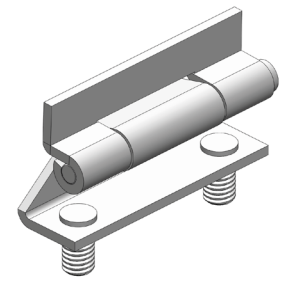

CONCEALED HINGE | 362

Door opening range: 120°

CONCEALED HINGE | 363

Door opening range: 110°

CONCEALED HINGE | 364

Door opening range: 120°

Material	Code
Sheet steel, zinc plated Pin: Steel	362
	363
	364

* All dimensions are in mm