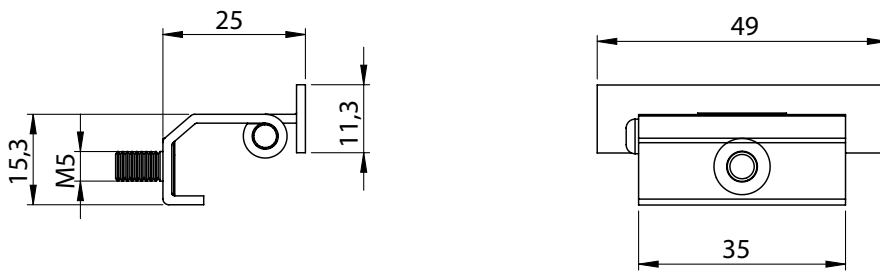

CONCEALED HINGE | 362

Door opening range: 120°

CONCEALED HINGE | 363

Door opening range: 110°

CONCEALED HINGE | 364

Door opening range: 120°

Material	Code
Sheet steel, zinc plated Pin: Steel	362
	363
	364

* All dimensions are in mm