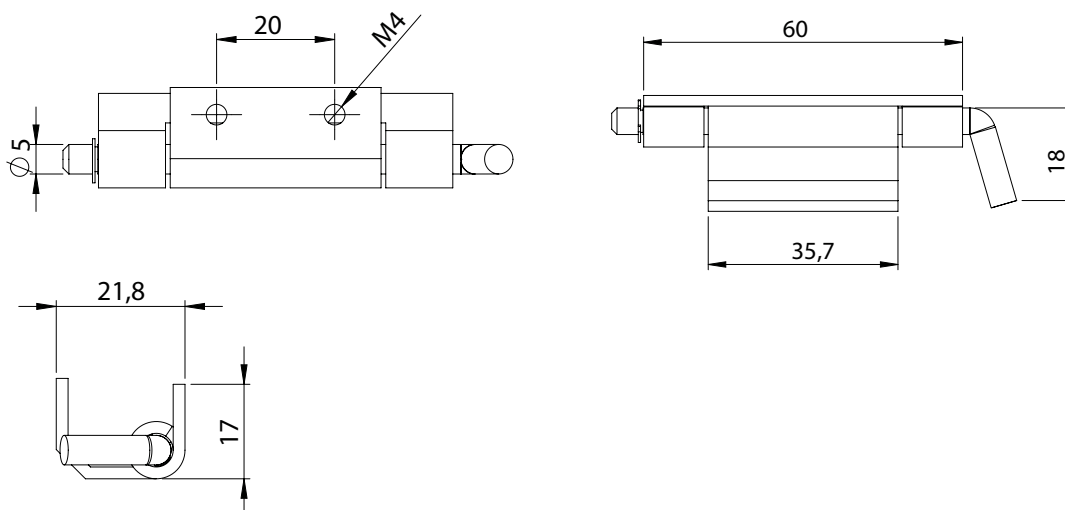

CONCEALED HINGE | 362

Door opening range: 120°

CONCEALED HINGE | 363

Door opening range: 110°

CONCEALED HINGE | 364

Door opening range: 120°

Material	Code
Sheet steel, zinc plated Pin: Steel	362
	363
	364

* All dimensions are in mm