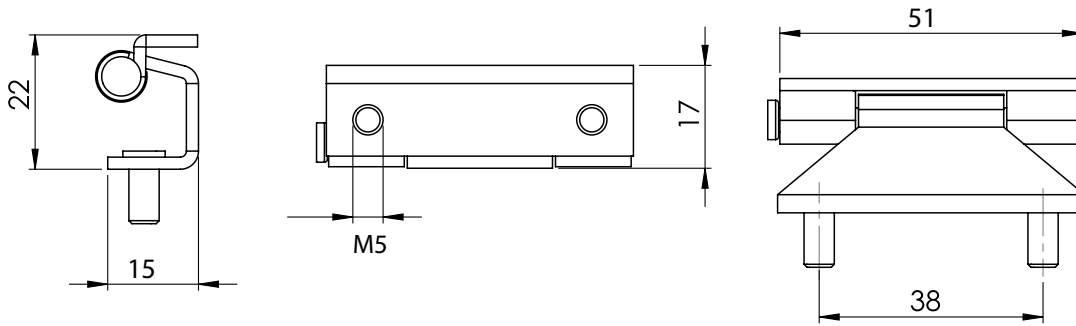

CONCEALED HINGE | 362

Door opening range: 120°

CONCEALED HINGE | 363

Door opening range: 110°

CONCEALED HINGE | 364

Door opening range: 120°

Material	Code
Sheet steel, zinc plated Pin: Steel	362
	363
	364

* All dimensions are in mm