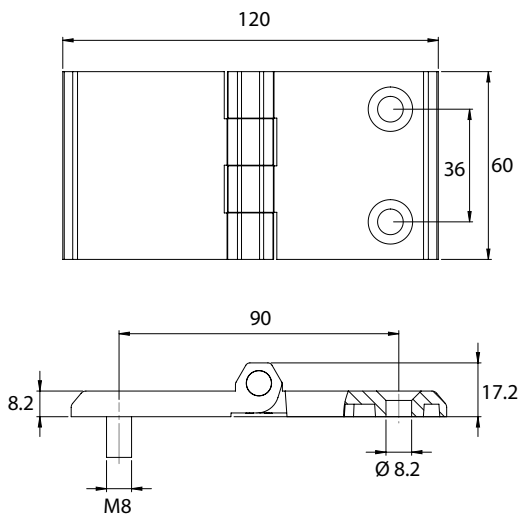

Version 1

Version 2

Version 3

Material	Version	Code	Code
		Chrome	Black painted
Zamak, steel pin	1	338-V1-1-1	338-V1-1-5
	2	338-V2-1-1	338-V2-1-5
	3	338-V3-1-1	338-V3-1-5
Polyamide black, steel pin	1	N/A	N/A
	2	N/A	N/A
	3	N/A	N/A

* All dimensions are in mm