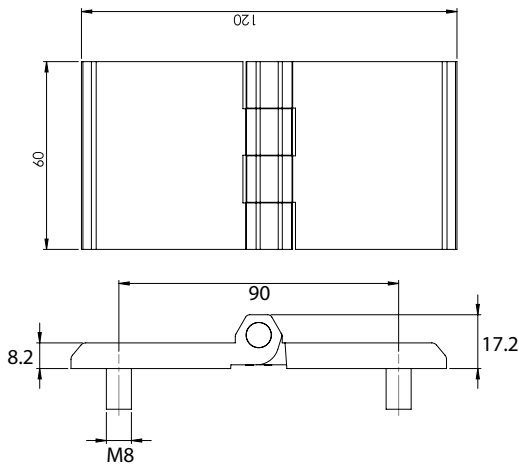

Version 1

Version 2

Version 3

Material	Version	Code	Code
		Chrome	Black painted
Zamak, steel pin	1	338-V1-1-1	338-V1-1-5
	2	338-V2-1-1	338-V2-1-5
	3	338-V3-1-1	338-V3-1-5
Polyamide black, steel pin	1	N/A	N/A
	2	N/A	N/A
	3	N/A	N/A

* All dimensions are in mm