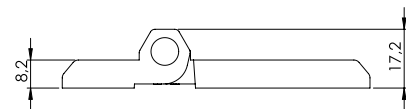

Version 1

Version 2

Version 3

Material	Version	Code	Code
		Chrome	Black painted
Zamak, steel pin	1	337-V1-1-1	337-V1-1-5
	2	337-V2-1-1	337-V2-1-5
	3	337-V3-1-1	337-V3-1-5
Polyamide black, steel pin	1	N/A	N/A
	2	N/A	N/A
	3	N/A	N/A

* All dimensions are in mm