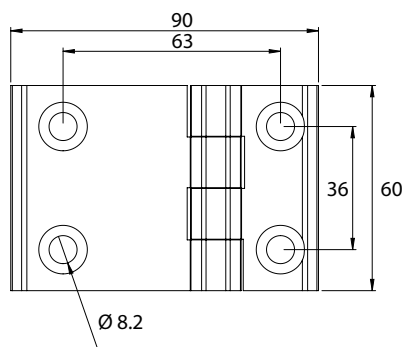

Version 1

Version 2

Version 3

Material	Version	Code	Code
		Chrome	Black painted
Zamak, steel pin	1	337-V1-1-1	337-V1-1-5
	2	337-V2-1-1	337-V2-1-5
	3	337-V3-1-1	337-V3-1-5
Polyamide black, steel pin	1	N/A	N/A
	2	N/A	N/A
	3	N/A	N/A

* All dimensions are in mm