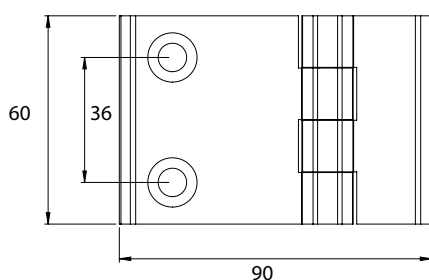

Version 1

Version 2

Version 3

Material	Version	Code	Code
		Chrome	Black painted
Zamak, steel pin	1	337-V1-1-1	337-V1-1-5
	2	337-V2-1-1	337-V2-1-5
	3	337-V3-1-1	337-V3-1-5
Polyamide black, steel pin	1	N/A	N/A
	2	N/A	N/A
	3	N/A	N/A

* All dimensions are in mm