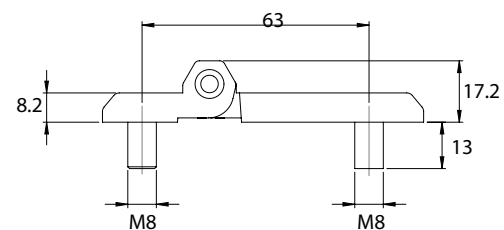

Version 1

Version 2

Version 3

Material	Version	Code	Code
		Chrome	Black painted
Zamak, steel pin	1	337-V1-1-1	337-V1-1-5
	2	337-V2-1-1	337-V2-1-5
	3	337-V3-1-1	337-V3-1-5
Polyamide black, steel pin	1	N/A	N/A
	2	N/A	N/A
	3	N/A	N/A

* All dimensions are in mm