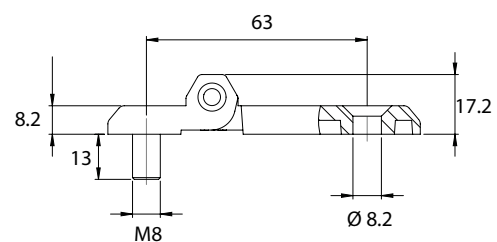

Version 1

Version 2

Version 3

Material	Version	Code	Code
		Chrome	Black painted
Zamak, steel pin	1	337-V1-1-1	337-V1-1-5
	2	337-V2-1-1	337-V2-1-5
	3	337-V3-1-1	337-V3-1-5
Polyamide black, steel pin	1	N/A	N/A
	2	N/A	N/A
	3	N/A	N/A

* All dimensions are in mm