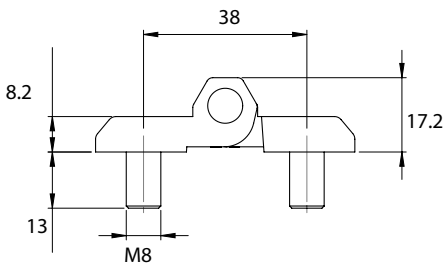

Version 1

Version 2

Version 3

Material	Version	Code	Code
		Chrome	Black painted
Zamak, steel pin	1	336-V1-1-1	336-V1-1-5
	2	336-V2-1-1	336-V2-1-5
	3	336-V3-1-1	336-V3-1-5
Polyamide black, steel pin	1	N/A	N/A
	2	N/A	N/A
	3	N/A	N/A

* All dimensions are in mm