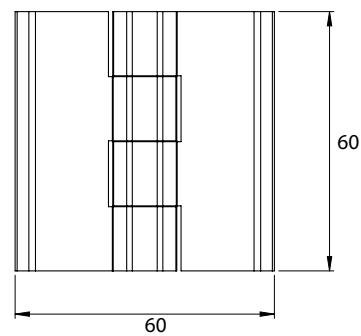

Version 1

Version 2

Version 3

Material	Version	Code	Code
		Chrome	Black painted
Zamak, steel pin	1	336-V1-1-1	336-V1-1-5
	2	336-V2-1-1	336-V2-1-5
	3	336-V3-1-1	336-V3-1-5
Polyamide black, steel pin	1	N/A	N/A
	2	N/A	N/A
	3	N/A	N/A

* All dimensions are in mm