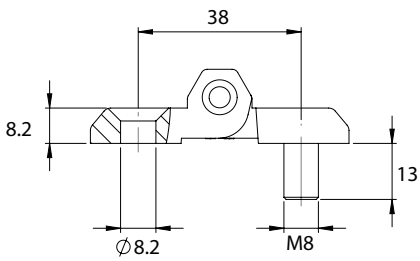

Version 1

Version 2

Version 3

Material	Version	Code	Code
		Chrome	Black painted
Zamak, steel pin	1	336-V1-1-1	336-V1-1-5
	2	336-V2-1-1	336-V2-1-5
	3	336-V3-1-1	336-V3-1-5
Polyamide black, steel pin	1	N/A	N/A
	2	N/A	N/A
	3	N/A	N/A

* All dimensions are in mm