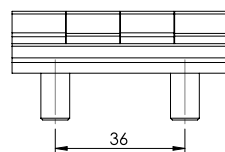

Version 1

Version 2

Version 3

Material	Version	Code	Code
		Chrome	Black painted
Zamak, steel pin	1	336-V1-1-1	336-V1-1-5
	2	336-V2-1-1	336-V2-1-5
	3	336-V3-1-1	336-V3-1-5
Polyamide black, steel pin	1	N/A	N/A
	2	N/A	N/A
	3	N/A	N/A

* All dimensions are in mm