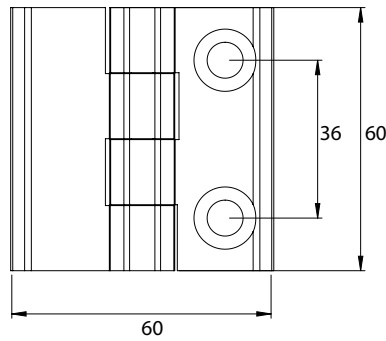

Version 1

Version 2

Version 3

Material	Version	Code	Code
		Chrome	Black painted
Zamak, steel pin	1	336-V1-1-1	336-V1-1-5
	2	336-V2-1-1	336-V2-1-5
	3	336-V3-1-1	336-V3-1-5
Polyamide black, steel pin	1	N/A	N/A
	2	N/A	N/A
	3	N/A	N/A

* All dimensions are in mm