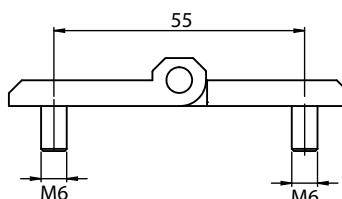

Version 1

Version 2

Version 3

Material	Version	Code	Code
		Chrome	Black painted
Zamak, steel pin	1	335-V1-1-1	335-V1-1-5
	2	335-V2-1-1	335-V2-1-5
	3	335-V3-1-1	335-V3-1-5
Polyamide black, steel pin	1	N/A	N/A
	2	N/A	N/A
	3	N/A	N/A

* All dimensions are in mm