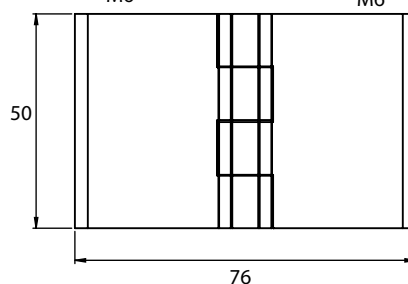

Version 1

Version 2

Version 3

Material	Version	Code	Code
		Chrome	Black painted
Zamak, steel pin	1	335-V1-1-1	335-V1-1-5
	2	335-V2-1-1	335-V2-1-5
	3	335-V3-1-1	335-V3-1-5
Polyamide black, steel pin	1	N/A	N/A
	2	N/A	N/A
	3	N/A	N/A

* All dimensions are in mm