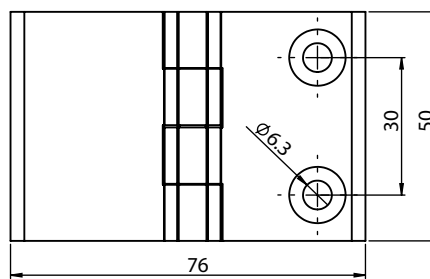

Version 1

Version 2

Version 3

Material	Version	Code	Code
		Chrome	Black painted
Zamak, steel pin	1	335-V1-1-1	335-V1-1-5
	2	335-V2-1-1	335-V2-1-5
	3	335-V3-1-1	335-V3-1-5
Polyamide black, steel pin	1	N/A	N/A
	2	N/A	N/A
	3	N/A	N/A

* All dimensions are in mm