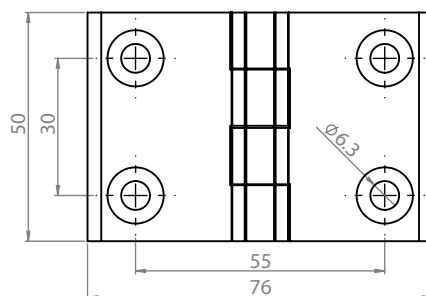

Version 1

Version 2

Version 3

Material	Version	Code	Code
		Chrome	Black painted
Zamak, steel pin	1	335-V1-1-1	335-V1-1-5
	2	335-V2-1-1	335-V2-1-5
	3	335-V3-1-1	335-V3-1-5
Polyamide black, steel pin	1	N/A	N/A
	2	N/A	N/A
	3	N/A	N/A

* All dimensions are in mm