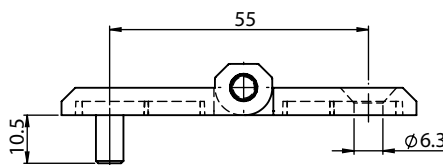

Version 1

Version 2

Version 3

Material	Version	Code	Code
		Chrome	Black painted
Zamak, steel pin	1	335-V1-1-1	335-V1-1-5
	2	335-V2-1-1	335-V2-1-5
	3	335-V3-1-1	335-V3-1-5
Polyamide black, steel pin	1	N/A	N/A
	2	N/A	N/A
	3	N/A	N/A

* All dimensions are in mm