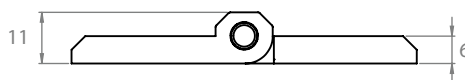

Version 1

Version 2

Version 3

Material	Version	Code	Code
		Chrome	Black painted
Zamak, steel pin	1	335-V1-1-1	335-V1-1-5
	2	335-V2-1-1	335-V2-1-5
	3	335-V3-1-1	335-V3-1-5
Polyamide black, steel pin	1	N/A	N/A
	2	N/A	N/A
	3	N/A	N/A

* All dimensions are in mm