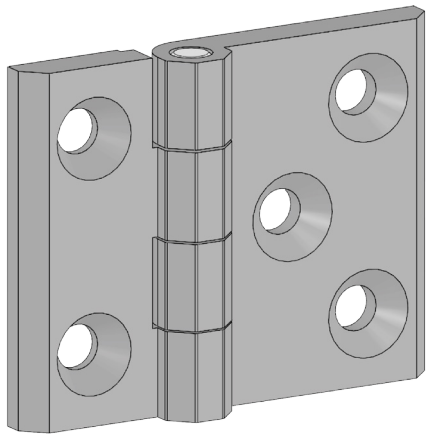

Version 1

Material	Version	Code	Code
		Chrome	Black painted
Zamak, steel pin 5 countersunk holes	1	333-V1-1-1	333-V1-1-5
	2	N/A	N/A
	3	N/A	N/A
Polyamide black, steel pin 5 countersunk holes	1	N/A	333-V1-2-5
	2	N/A	N/A
	3	N/A	N/A

\* All dimensions are in mm