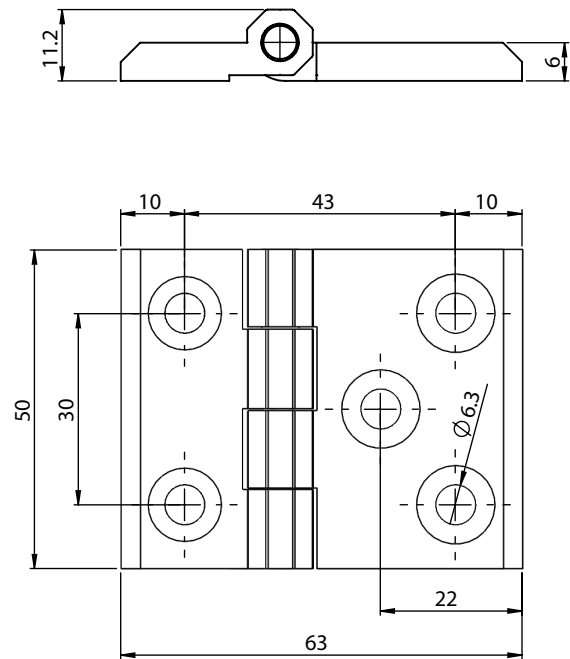

Version 1

Material	Version	Code	Code
		Chrome	Black painted
Zamak, steel pin 5 countersunk holes	1	333-V1-1-1	333-V1-1-5
	2	N/A	N/A
	3	N/A	N/A
Polyamide black, steel pin 5 countersunk holes	1	N/A	333-V1-2-5
	2	N/A	N/A
	3	N/A	N/A

\* All dimensions are in mm