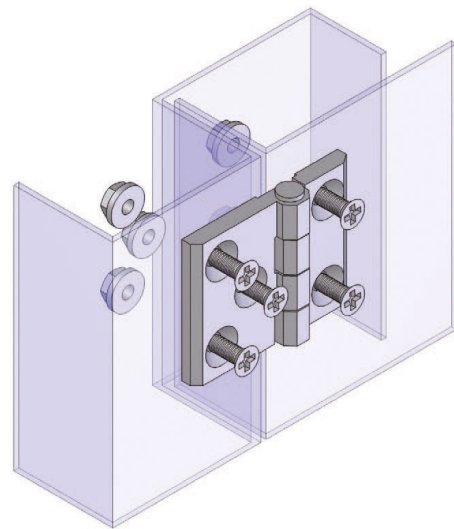

Version 1

Material	Version	Code	Code
		Chrome	Black painted
Zamak, steel pin 5 countersunk holes	1	333-V1-1-1	333-V1-1-5
	2	N/A	N/A
	3	N/A	N/A
Polyamide black, steel pin 5 countersunk holes	1	N/A	333-V1-2-5
	2	N/A	N/A
	3	N/A	N/A

\* All dimensions are in mm