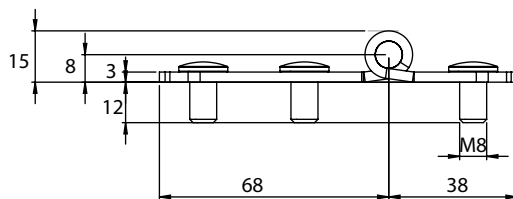

Version 1: 60x76mm

Version 2: 60x106mm

Version 3: 60x136mm

Material	Version	Code	Code
		Chrome	Black painted
Sheet metal, steel pin	1	345-V1-1	345-V1-5
	2	345-V2-1	345-V2-5
	3	345-V3-1	345-V2-5

* All dimensions are in mm