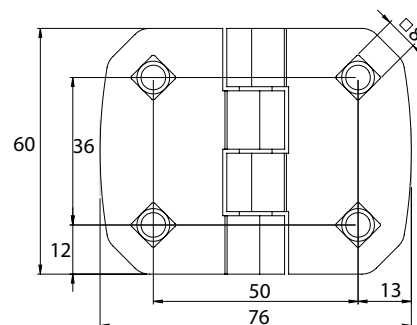

Version 1: 60x76mm

Version 2: 60x106mm

Version 3: 60x136mm

Material	Version	Code	Code
		Chrome	Black painted
Sheet metal, steel pin	1	345-V1-1	345-V1-5
	2	345-V2-1	345-V2-5
	3	345-V3-1	345-V2-5

* All dimensions are in mm