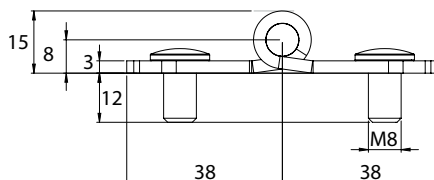

Version 1: 60x76mm

Version 2: 60x106mm

Version 3: 60x136mm

Material	Version	Code	Code
		Chrome	Black painted
Sheet metal, steel pin	1	345-V1-1	345-V1-5
	2	345-V2-1	345-V2-5
	3	345-V3-1	345-V2-5

* All dimensions are in mm