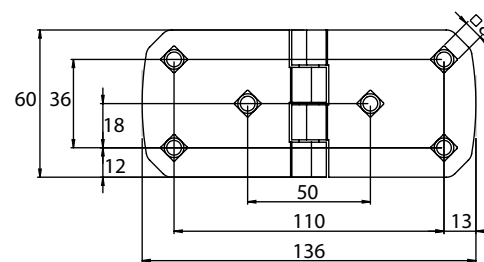

Version 1: 60x76mm

Version 2: 60x106mm

Version 3: 60x136mm

Material	Version	Code	Code
		Chrome	Black painted
Sheet metal, steel pin	1	345-V1-1	345-V1-5
	2	345-V2-1	345-V2-5
	3	345-V3-1	345-V2-5

* All dimensions are in mm