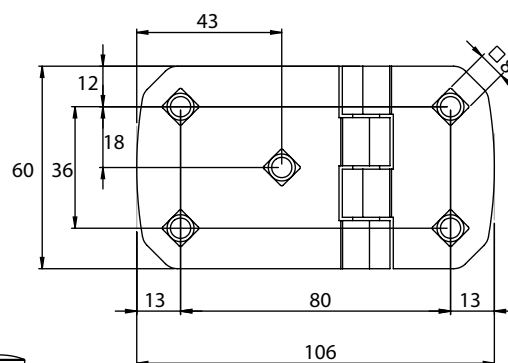

Version 1: 60x76mm

Version 2: 60x106mm

Version 3: 60x136mm

Material	Version	Code	Code
		Chrome	Black painted
Sheet metal, steel pin	1	345-V1-1	345-V1-5
	2	345-V2-1	345-V2-5
	3	345-V3-1	345-V2-5

* All dimensions are in mm