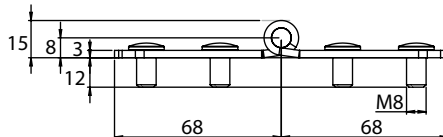

Version 1: 60x76mm

Version 2: 60x106mm

Version 3: 60x136mm

Material	Version	Code	Code
		Chrome	Black painted
Sheet metal, steel pin	1	345-V1-1	345-V1-5
	2	345-V2-1	345-V2-5
	3	345-V3-1	345-V2-5

* All dimensions are in mm