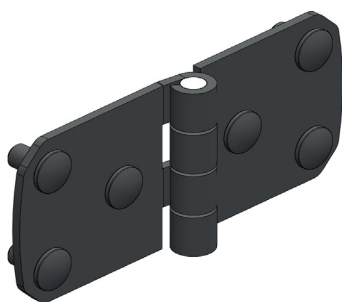

Version 1: 60x76mm

Version 2: 60x106mm

Version 3: 60x136mm

Material	Version	Code	Code
		Chrome	Black painted
Sheet metal, steel pin	1	345-V1-1	345-V1-5
	2	345-V2-1	345-V2-5
	3	345-V3-1	345-V2-5

* All dimensions are in mm