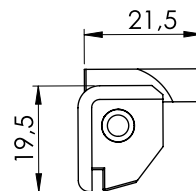

Version 1

Version 2

Material	Version	Code
Polyamide, black	1	314-V1
Pin: Polyacetal (POM), white	2	314-V2

* All dimensions are in mm