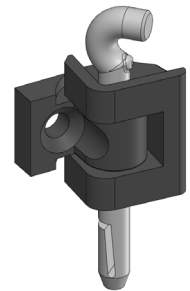

Version 1

Version 2

Material	Version	Code
Polyamide, black	1	314-V1
Pin: Polyacetal (POM), white	2	314-V2

* All dimensions are in mm