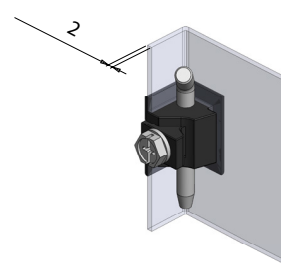

Version 1

Version 2

Version 3

Material	Version	Code	Code
		Chrome	Black painted
Zamak Steel pin	1	313-V1-1	313-V1-5
	2	313-V2-1	313-V2-5
	3	313-V3-1	313-V3-5

* All dimensions are in mm