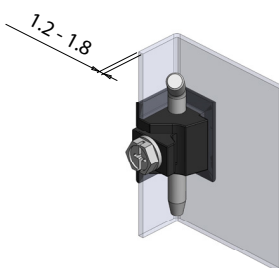

Version 1

Version 2

Version 3

Material	Version	Code	Code
		Chrome	Black painted
Zamak Steel pin	1	313-V1-1	313-V1-5
	2	313-V2-1	313-V2-5
	3	313-V3-1	313-V3-5

* All dimensions are in mm