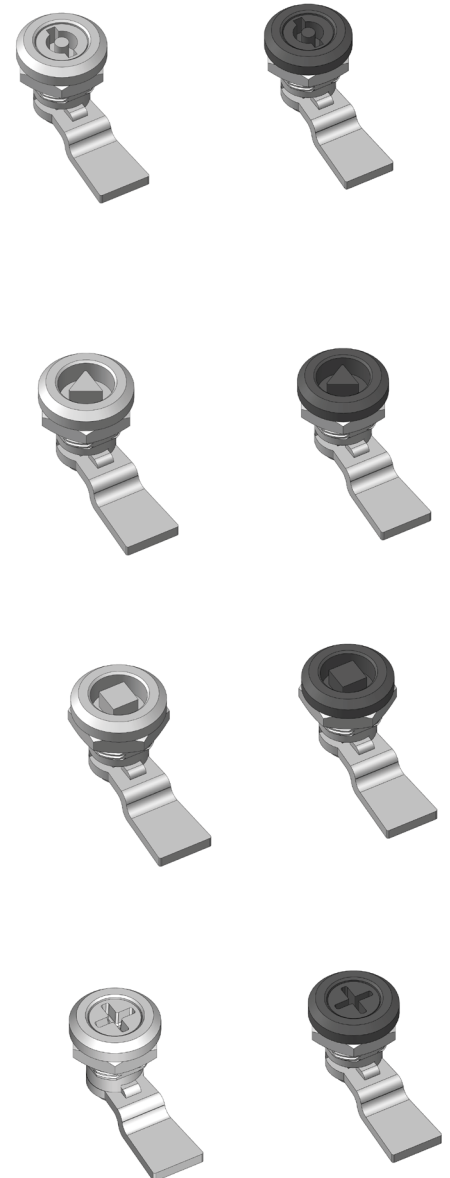

Cutout

CAM LOCKS

Material	Insert type		Code	Code
			Chrome	Black
Housing: Zamak 5 Insert: Zamak 5 Nut: Zamak 5		3mm DB	231-11-11D3	231-15-15D3
		6mm Triangle	231-11-11T6	231-15-15T6
		6mm Square	231-11-11S6	231-15-15S6
		10mm Screwdriver	231-11-11SD	231-15-15SD

\* All dimensions are in mm

\* The cams to be ordered separately