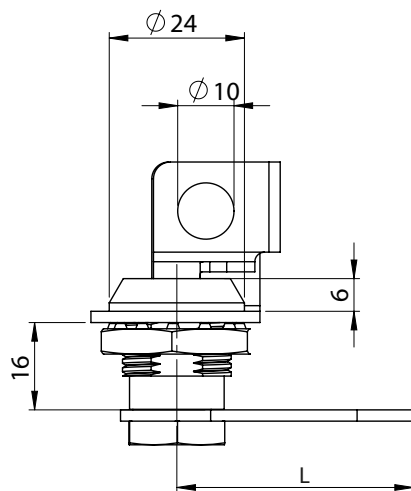

225 | PADLOCKABLE WING KNOB LOCK

Right/Left hand application

Material	Application	Code	Code
		Chrome	Black painted
Housing: Zamak 5 Wing knob: Zamak 5 Nut: Zamak 5	Left	225-L-11-11	225-L-15-15
	Right	225-R-11-11	225-R-15-15

* All dimensions are in mm

* The cams to be ordered separately

226 | PADLOCKABLE LOCK

Material	Code
	Chrome
Housing: Zamak 5 Padlock device: Steel Nut: Zamak 5	226-11

* All dimensions are in mm

* The cams to be ordered separately