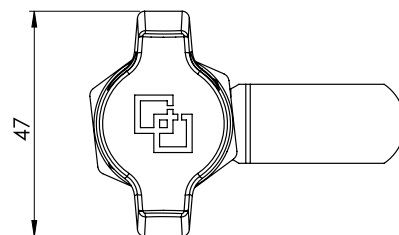

225 | PADLOCKABLE WING KNOB LOCK

Right/Left hand application

Material	Application	Code	Code
		Chrome	Black painted
Housing: Zamak 5 Wing knob: Zamak 5 Nut: Zamak 5	Left	225-L-11-11	225-L-15-15
	Right	225-R-11-11	225-R-15-15

* All dimensions are in mm

* The cams to be ordered separately

226 | PADLOCKABLE LOCK

Material	Code
	Chrome
Housing: Zamak 5 Padlock device: Steel Nut: Zamak 5	226-11

* All dimensions are in mm

* The cams to be ordered separately