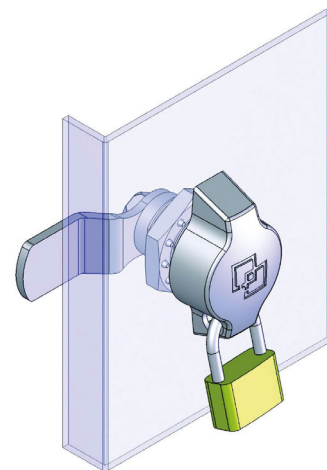

225 | PADLOCKABLE WING KNOB LOCK

Right/Left hand application

Material	Application	Code	Code
		Chrome	Black painted
Housing: Zamak 5 Wing knob: Zamak 5 Nut: Zamak 5	Left	225-L-11-11	225-L-15-15
	Right	225-R-11-11	225-R-15-15

* All dimensions are in mm

* The cams to be ordered separately

226 | PADLOCKABLE LOCK

Material	Code
	Chrome
Housing: Zamak 5 Padlock device: Steel Nut: Zamak 5	226-11

* All dimensions are in mm

* The cams to be ordered separately