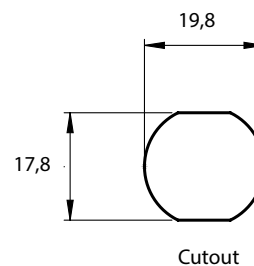

225 | PADLOCKABLE WING KNOB LOCK

Right/Left hand application

Material	Application	Code	Code
		Chrome	Black painted
Housing: Zamak 5 Wing knob: Zamak 5 Nut: Zamak 5	Left	225-L-11-11	225-L-15-15
	Right	225-R-11-11	225-R-15-15

* All dimensions are in mm

* The cams to be ordered separately

226 | PADLOCKABLE LOCK

Material	Code
	Chrome
Housing: Zamak 5 Padlock device: Steel Nut: Zamak 5	226-11

* All dimensions are in mm

* The cams to be ordered separately