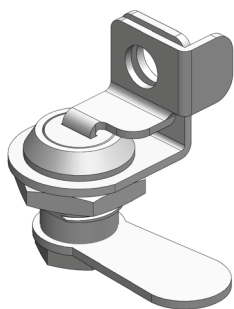

225 | PADLOCKABLE WING KNOB LOCK

Right/Left hand application

Material	Application	Code	Code
		Chrome	Black painted
Housing: Zamak 5 Wing knob: Zamak 5 Nut: Zamak 5	Left	225-L-11-11	225-L-15-15
	Right	225-R-11-11	225-R-15-15

* All dimensions are in mm

* The cams to be ordered separately

226 | PADLOCKABLE LOCK

Material	Code
	Chrome
Housing: Zamak 5 Padlock device: Steel Nut: Zamak 5	226-11

* All dimensions are in mm

* The cams to be ordered separately