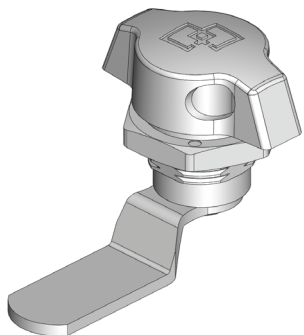

225 | PADLOCKABLE WING KNOB LOCK

Right/Left hand application

Material	Application	Code	Code
		Chrome	Black painted
Housing: Zamak 5 Wing knob: Zamak 5 Nut: Zamak 5	Left	225-L-11-11	225-L-15-15
	Right	225-R-11-11	225-R-15-15

* All dimensions are in mm

* The cams to be ordered separately

226 | PADLOCKABLE LOCK

Material	Code
	Chrome
Housing: Zamak 5 Padlock device: Steel Nut: Zamak 5	226-11

* All dimensions are in mm

* The cams to be ordered separately