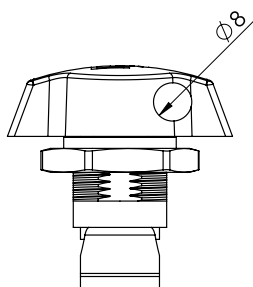

225 | PADLOCKABLE WING KNOB LOCK

Right/Left hand application

Material	Application	Code	Code
		Chrome	Black painted
Housing: Zamak 5 Wing knob: Zamak 5 Nut: Zamak 5	Left	225-L-11-11	225-L-15-15
	Right	225-R-11-11	225-R-15-15

* All dimensions are in mm

* The cams to be ordered separately

226 | PADLOCKABLE LOCK

Material	Code
	Chrome
Housing: Zamak 5 Padlock device: Steel Nut: Zamak 5	226-11

* All dimensions are in mm

* The cams to be ordered separately