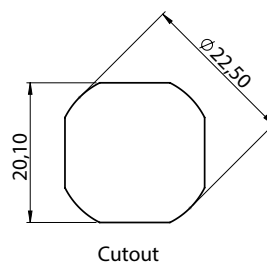

225 | PADLOCKABLE WING KNOB LOCK

Right/Left hand application

Material	Application	Code	Code
		Chrome	Black painted
Housing: Zamak 5 Wing knob: Zamak 5 Nut: Zamak 5	Left	225-L-11-11	225-L-15-15
	Right	225-R-11-11	225-R-15-15

* All dimensions are in mm

* The cams to be ordered separately

226 | PADLOCKABLE LOCK

Material	Code
	Chrome
Housing: Zamak 5 Padlock device: Steel Nut: Zamak 5	226-11

* All dimensions are in mm

* The cams to be ordered separately