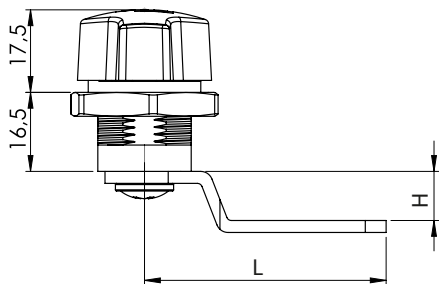

225 | PADLOCKABLE WING KNOB LOCK

Right/Left hand application

Material	Application	Code	Code
		Chrome	Black painted
Housing: Zamak 5 Wing knob: Zamak 5 Nut: Zamak 5	Left	225-L-11-11	225-L-15-15
	Right	225-R-11-11	225-R-15-15

* All dimensions are in mm

* The cams to be ordered separately

226 | PADLOCKABLE LOCK

Material	Code
	Chrome
Housing: Zamak 5 Padlock device: Steel Nut: Zamak 5	226-11

* All dimensions are in mm

* The cams to be ordered separately