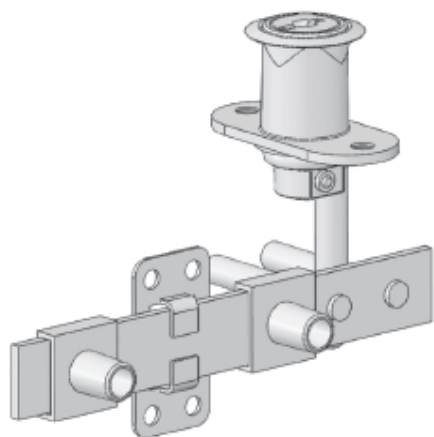

286 | GLASS DOOR LOCK

287 | CENTRAL LOCK

CAM LOCKS

Material	Code
Housing: zamak, chrome	286
Slide: steel	287-50