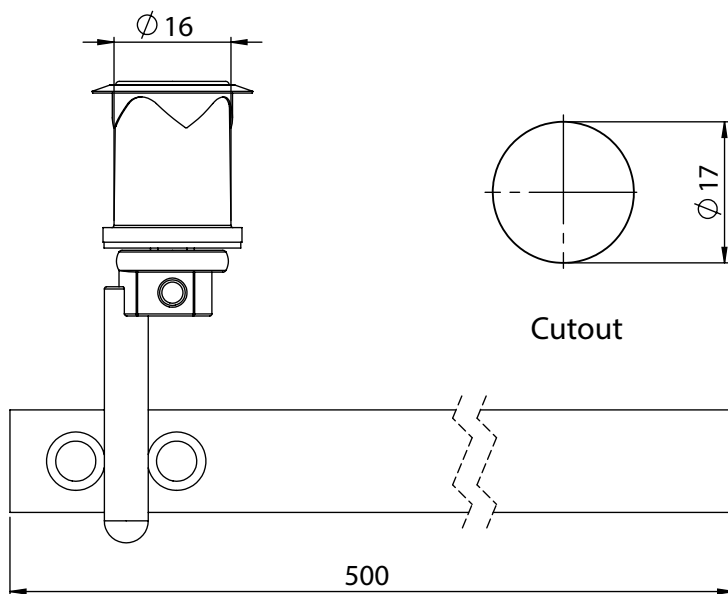

286 | GLASS DOOR LOCK

287 | CENTRAL LOCK

CAM LOCKS

Material	Code
Housing: zamak, chrome	286
Slide: steel	287-50