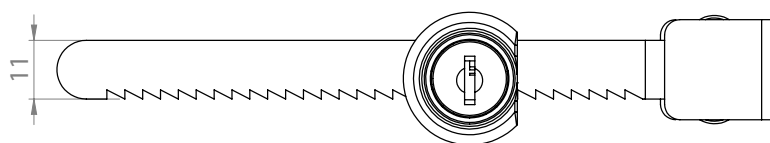

286 | GLASS DOOR LOCK

287 | CENTRAL LOCK

CAM LOCKS

Material	Code
Housing: zamak, chrome	286
Slide: steel	287-50