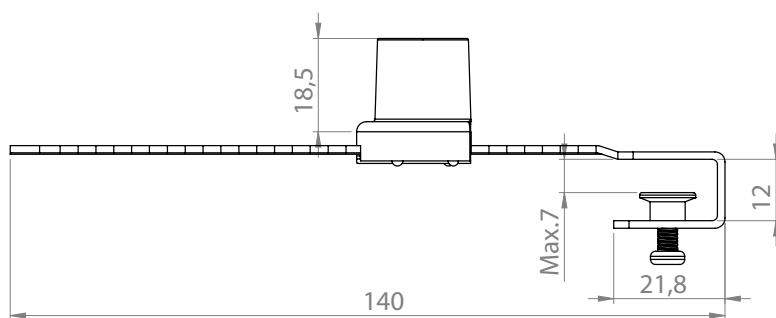

286 | GLASS DOOR LOCK

287 | CENTRAL LOCK

CAM LOCKS

Material	Code
Housing: zamak, chrome	286
Slide: steel	287-50