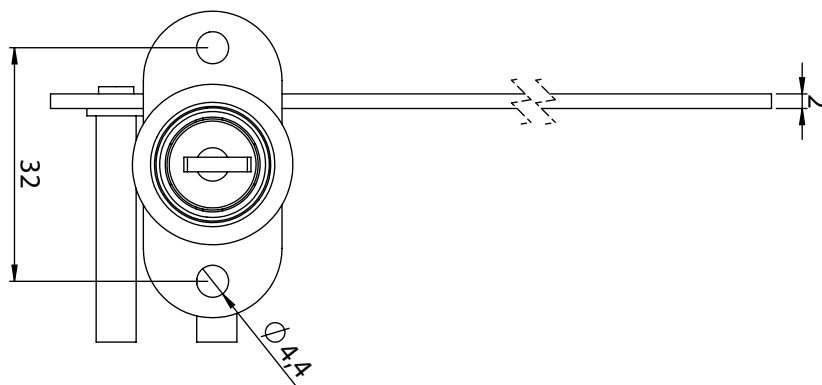

286 | GLASS DOOR LOCK

287 | CENTRAL LOCK

CAM LOCKS

Material	Code
Housing: zamak, chrome	286
Slide: steel	287-50