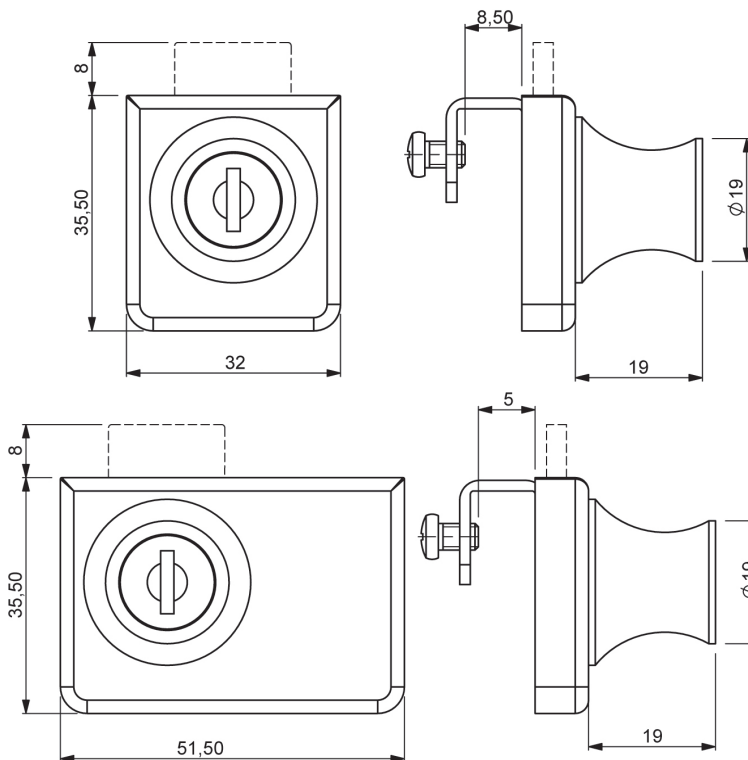

Version 1

Version 2

GLASS DOOR LOCK | 283

Version 1

Version 2

Material	Cylinder type	Code	Code
		Version 1	Version 2
Housing: Zamak, chrome Insert: Zamak, chrome	Keyed different	282-V1-02	282-V2-02
	Keyed alike	282-V1-03	282-V2-03
Cam: Steel	Keyed different	283-V1-02	283-V2-02
	Keyed alike	283-V1-03	283-V2-03