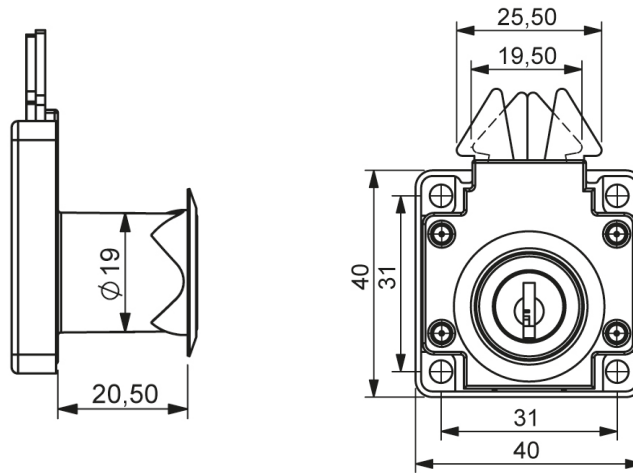

Version 1

Version 2

GLASS DOOR LOCK | 283

Version 1

Version 2

Material	Cylinder type	Code	Code
		Version 1	Version 2
Housing: Zamak, chrome Insert: Zamak, chrome	Keyed different	282-V1-02	282-V2-02
	Keyed alike	282-V1-03	282-V2-03
Cam: Steel	Keyed different	283-V1-02	283-V2-02
	Keyed alike	283-V1-03	283-V2-03