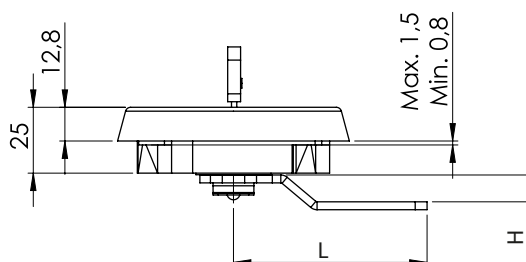

260 | CABINET LOCK

Cutout

261 | CABINET LOCK

Cutout

Material	Cylinder type	Code	Code	Code
		Chrome	Black	Ral 7035
Base: Polyamide: black Handle: Zamak 5 Cam: Steel	Keyed different	260-11-02	260-15-02	260-16-02
		261-11-02	261-15-02	261-16-02
	Keyed alike	260-11-03	260-15-03	260-16-03
		261-11-03	261-15-03	261-16-03

* All dimensions are in mm

* Colour of the handle is optional