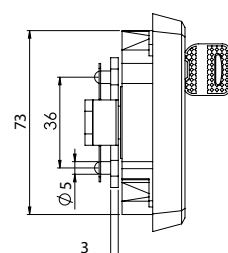

260 | CABINET LOCK

Cutout

261 | CABINET LOCK

Cutout

Material	Cylinder type	Code	Code	Code
		Chrome	Black	Ral 7035
Base: Polyamide: black Handle: Zamak 5 Cam: Steel	Keyed different	260-11-02	260-15-02	260-16-02
		261-11-02	261-15-02	261-16-02
	Keyed alike	260-11-03	260-15-03	260-16-03
		261-11-03	261-15-03	261-16-03

* All dimensions are in mm

* Colour of the handle is optional