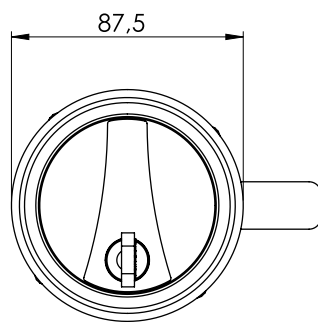

260 | CABINET LOCK

Cutout

261 | CABINET LOCK

Cutout

Material	Cylinder type	Code	Code	Code
		Chrome	Black	Ral 7035
Base: Polyamide: black Handle: Zamak 5 Cam: Steel	Keyed different	260-11-02	260-15-02	260-16-02
		261-11-02	261-15-02	261-16-02
	Keyed alike	260-11-03	260-15-03	260-16-03
		261-11-03	261-15-03	261-16-03

* All dimensions are in mm

* Colour of the handle is optional