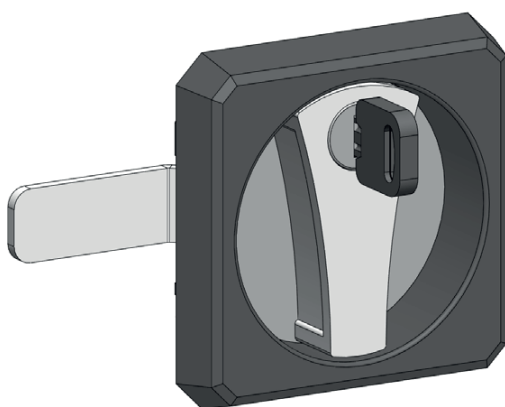

260 | CABINET LOCK

Cutout

261 | CABINET LOCK

Cutout

Material	Cylinder type	Code	Code	Code
		Chrome	Black	Ral 7035
Base: Polyamide: black Handle: Zamak 5 Cam: Steel	Keyed different	260-11-02	260-15-02	260-16-02
		261-11-02	261-15-02	261-16-02
	Keyed alike	260-11-03	260-15-03	260-16-03
		261-11-03	261-15-03	261-16-03

* All dimensions are in mm

* Colour of the handle is optional