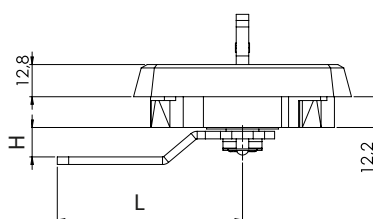

260 | CABINET LOCK

Cutout

261 | CABINET LOCK

Cutout

Material	Cylinder type	Code	Code	Code
		Chrome	Black	Ral 7035
Base: Polyamide: black Handle: Zamak 5 Cam: Steel	Keyed different	260-11-02	260-15-02	260-16-02
		261-11-02	261-15-02	261-16-02
	Keyed alike	260-11-03	260-15-03	260-16-03
		261-11-03	261-15-03	261-16-03

* All dimensions are in mm

* Colour of the handle is optional