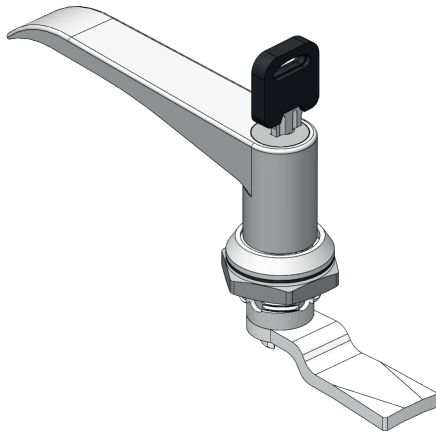

## 250 | T-HANDLE LOCK

## 251 | L-HANDLE LOCK

Material	Cylinder type	Code	
		Chrome	Black painted
Housing: Zamak 5	Keyed alike 1333	-	-
Insert: Zamak 5	Keyed different	250-11-11-02	250-15-15-02
Nut: Zamak 5	Keyed alike	251-11-11-03	251-15-15-03

\* All dimensions are in mm \* The cams to be ordered separately \* Supplied with 2 pcs of keys