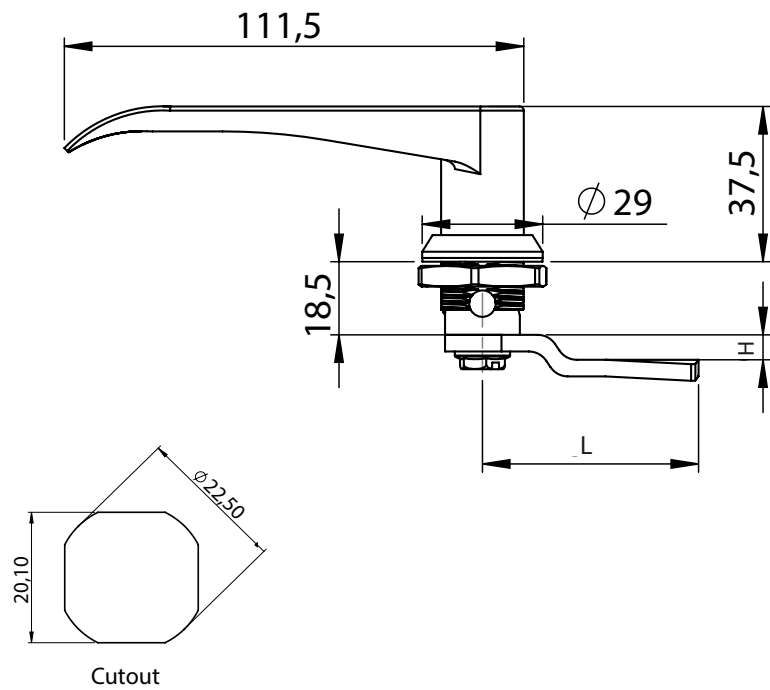

## 250 | T-HANDLE LOCK

## 251 | L-HANDLE LOCK

Material	Cylinder type	Code	
		Chrome	Black painted
Housing: Zamak 5	Keyed alike 1333	-	-
Insert: Zamak 5	Keyed different	250-11-11-02	250-15-15-02
Nut: Zamak 5	Keyed alike	251-11-11-03	251-15-15-03

\* All dimensions are in mm \* The cams to be ordered separately \* Supplied with 2 pcs of keys