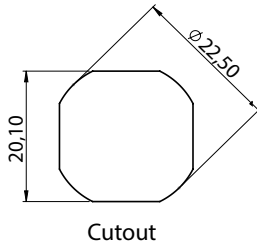

## 250 | T-HANDLE LOCK

## 251 | L-HANDLE LOCK

Material	Cylinder type	Code	
		Chrome	Black painted
Housing: Zamak 5	Keyed alike 1333	-	-
Insert: Zamak 5	Keyed different	250-11-11-02	250-15-15-02
Nut: Zamak 5	Keyed alike	251-11-11-03	251-15-15-03

\* All dimensions are in mm \* The cams to be ordered separately \* Supplied with 2 pcs of keys