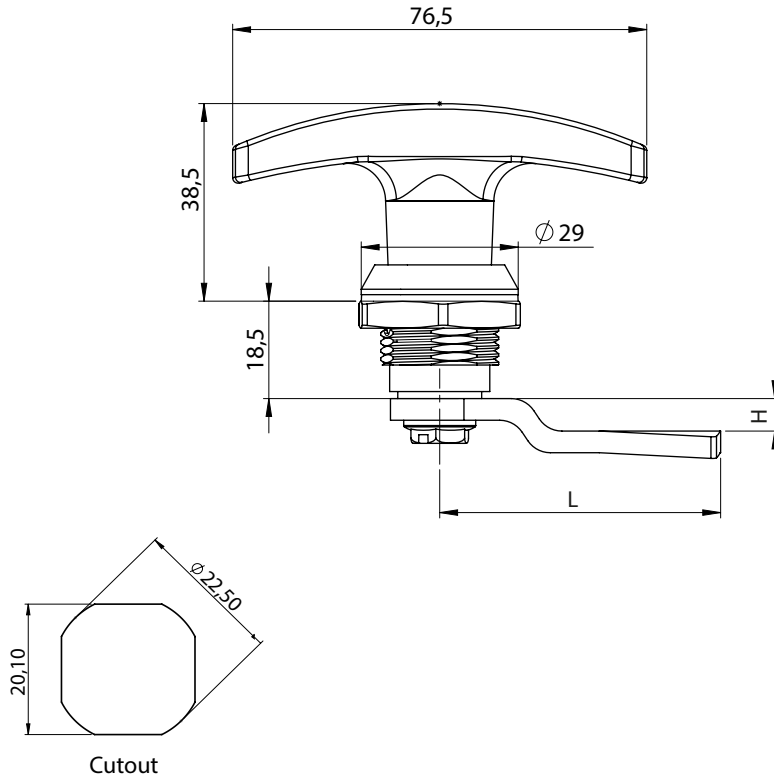

## 250 | T-HANDLE LOCK

## 251 | L-HANDLE LOCK

Material	Cylinder type	Code	
		Chrome	Black painted
Housing: Zamak 5	Keyed alike 1333	-	-
Insert: Zamak 5	Keyed different	250-11-11-02	250-15-15-02
Nut: Zamak 5	Keyed alike	251-11-11-03	251-15-15-03

\* All dimensions are in mm \* The cams to be ordered separately \* Supplied with 2 pcs of keys