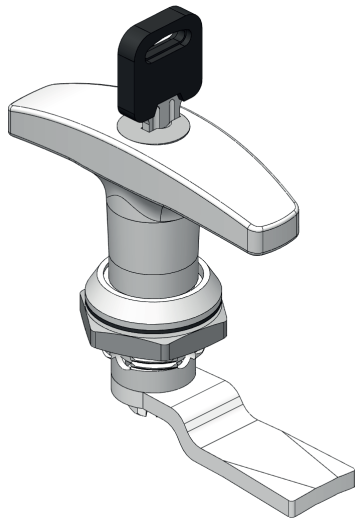

## 250 | T-HANDLE LOCK

## 251 | L-HANDLE LOCK

Material	Cylinder type	Code	
		Chrome	Black painted
Housing: Zamak 5	Keyed alike 1333	-	-
Insert: Zamak 5	Keyed different	250-11-11-02	250-15-15-02
Nut: Zamak 5	Keyed alike	251-11-11-03	251-15-15-03

\* All dimensions are in mm \* The cams to be ordered separately \* Supplied with 2 pcs of keys