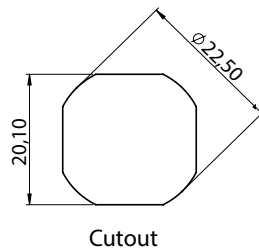

## 250 | T-HANDLE LOCK

## 251 | L-HANDLE LOCK

Material	Cylinder type	Code	
		Chrome	Black painted
Housing: Zamak 5	Keyed alike 1333	-	-
Insert: Zamak 5	Keyed different	250-11-11-02	250-15-15-02
Nut: Zamak 5	Keyed alike	251-11-11-03	251-15-15-03

\* All dimensions are in mm \* The cams to be ordered separately \* Supplied with 2 pcs of keys