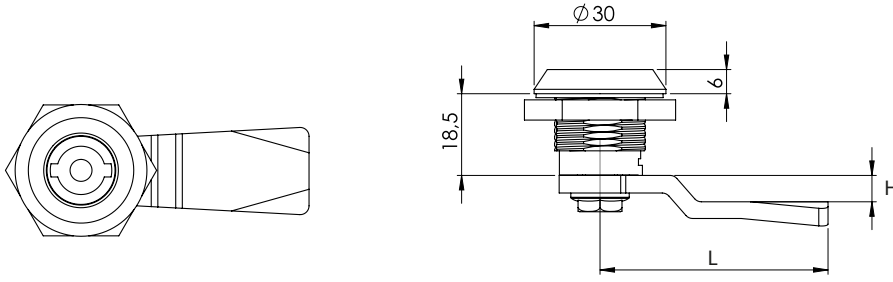

IP65

QUARTER-TURN LOCK | 201

CAM LOCKS

Material	Insert type	Code		Code	Code	
		Chrome	Black painted			
Housing: Zamak 5	 3mm DB	201-11-11D3	201-15-15D3	Housing: polyamide, black Insert: zamak, chrome	201-25-11D3	201-25-25D3
	 5mm DB	201-11-11D5	201-15-15D5	Housing: polyamide, black Insert: polyamide, black	201-25-11D5	201-25-25D5
Insert: Zamak 5	 7mm Triangle	201-11-11T7	201-15-15T7		201-25-11T7	N/A
	 8mm Triangle	201-11-11T8	201-15-15T8		201-25-11T8	N/A
Nut: Zamak 5	 9mm Triangle	201-11-11T9	201-15-15T9		201-25-11T8	N/A
	 7mm Square	201-11-11S7	201-15-15S7		201-25-11T8	N/A
Gasket: Rubber	 8mm Square	201-11-11S8	201-15-15S8		201-25-11T8	N/A

* All dimensions are in mm

* The cams to be ordered separately