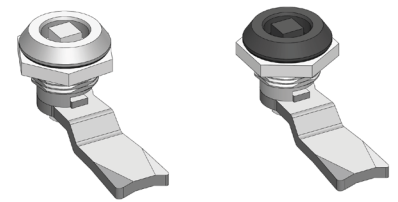

IP65

QUARTER-TURN LOCK | 201

CAM LOCKS

Material	Insert type	Code		Code	Code	
		Chrome	Black painted			
Housing: Zamak 5	 3mm DB	201-11-11D3	201-15-15D3	Housing: polyamide, black Insert: zamak, chrome	201-25-11D3	201-25-25D3
	 5mm DB	201-11-11D5	201-15-15D5	Housing: polyamide, black Insert: polyamide, black	201-25-11D5	201-25-25D5
Insert: Zamak 5	 7mm Triangle	201-11-11T7	201-15-15T7		201-25-11T7	N/A
	 8mm Triangle	201-11-11T8	201-15-15T8		201-25-11T8	N/A
Nut: Zamak 5	 9mm Triangle	201-11-11T9	201-15-15T9		201-25-11T8	N/A
	 7mm Square	201-11-11S7	201-15-15S7		201-25-11T8	N/A
Gasket: Rubber	 8mm Square	201-11-11S8	201-15-15S8		201-25-11T8	N/A

* All dimensions are in mm

* The cams to be ordered separately