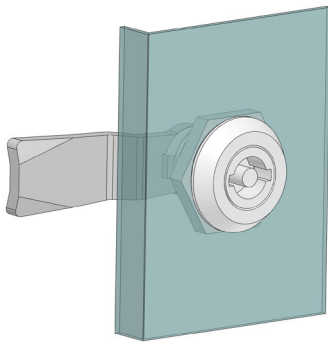

IP65

QUARTER-TURN LOCK | 201

CAM LOCKS

Material	Insert type	Code		Code	Code	
		Chrome	Black painted			
Housing: Zamak 5	 3mm DB	201-11-11D3	201-15-15D3	Housing: polyamide, black Insert: zamak, chrome	201-25-11D3	201-25-25D3
	 5mm DB	201-11-11D5	201-15-15D5	Housing: polyamide, black Insert: polyamide, black	201-25-11D5	201-25-25D5
Insert: Zamak 5	 7mm Triangle	201-11-11T7	201-15-15T7		201-25-11T7	N/A
	 8mm Triangle	201-11-11T8	201-15-15T8		201-25-11T8	N/A
Nut: Zamak 5	 9mm Triangle	201-11-11T9	201-15-15T9		201-25-11T8	N/A
	 7mm Square	201-11-11S7	201-15-15S7		201-25-11T8	N/A
Gasket: Rubber	 8mm Square	201-11-11S8	201-15-15S8		201-25-11T8	N/A

* All dimensions are in mm

* The cams to be ordered separately