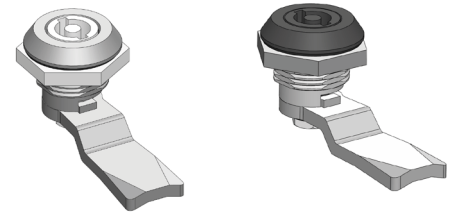

IP65

QUARTER-TURN LOCK | 201

CAM LOCKS

Material	Insert type	Code		Code	Code	
		Chrome	Black painted			
Housing: Zamak 5	 3mm DB	201-11-11D3	201-15-15D3	Housing: polyamide, black Insert: zamak, chrome	201-25-11D3	201-25-25D3
	 5mm DB	201-11-11D5	201-15-15D5	Housing: polyamide, black Insert: polyamide, black	201-25-11D5	201-25-25D5
Insert: Zamak 5	 7mm Triangle	201-11-11T7	201-15-15T7		201-25-11T7	N/A
	 8mm Triangle	201-11-11T8	201-15-15T8		201-25-11T8	N/A
Nut: Zamak 5	 9mm Triangle	201-11-11T9	201-15-15T9		201-25-11T8	N/A
	 7mm Square	201-11-11S7	201-15-15S7		201-25-11T8	N/A
Gasket: Rubber	 8mm Square	201-11-11S8	201-15-15S8		201-25-11T8	N/A

* All dimensions are in mm

* The cams to be ordered separately