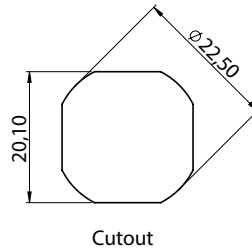

IP65

QUARTER-TURN LOCK | 201

CAM LOCKS

Material	Insert type	Code		Code	Code	
		Chrome	Black painted			
Housing: Zamak 5	 3mm DB	201-11-11D3	201-15-15D3	Housing: polyamide, black Insert: zamak, chrome	201-25-11D3	201-25-25D3
	 5mm DB	201-11-11D5	201-15-15D5	Housing: polyamide, black Insert: polyamide, black	201-25-11D5	201-25-25D5
Insert: Zamak 5	 7mm Triangle	201-11-11T7	201-15-15T7		201-25-11T7	N/A
	 8mm Triangle	201-11-11T8	201-15-15T8		201-25-11T8	N/A
Nut: Zamak 5	 9mm Triangle	201-11-11T9	201-15-15T9		201-25-11T8	N/A
	 7mm Square	201-11-11S7	201-15-15S7		201-25-11T8	N/A
Gasket: Rubber	 8mm Square	201-11-11S8	201-15-15S8		201-25-11T8	N/A

* All dimensions are in mm

* The cams to be ordered separately