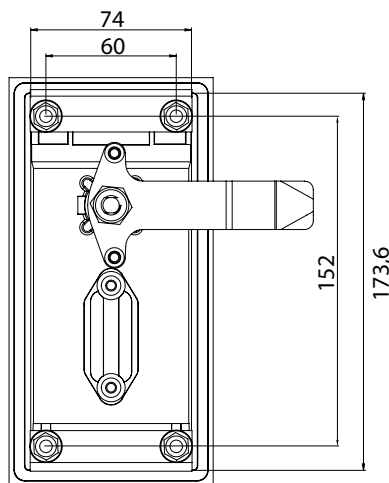

SWING HANDLES

Cutout

Padlockable

| Material | Code | Code |
|--|-------|----------|
| | Black | Ral 7035 |
| Body: Aluminium Cover: Aluminium Handle: Zamak Cam: Steel | 188-5 | 188-6 |

* All dimensions are in mm