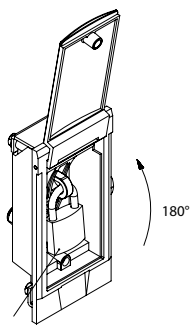

SWING HANDLES

Cutout

Padlockable

| Material | Code | Code |
|--|-------|----------|
| | Black | Ral 7035 |
| Body: Aluminium Cover: Aluminium Handle: Zamak Cam: Steel | 188-5 | 188-6 |

* All dimensions are in mm