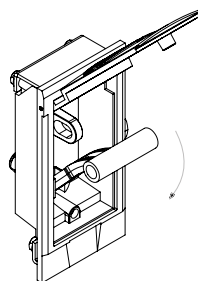

SWING HANDLES

Cutout

Padlockable

| Material | Code | Code |
|--|-------|----------|
| | Black | Ral 7035 |
| Body: Aluminium Cover: Aluminium Handle: Zamak Cam: Steel | 188-5 | 188-6 |

* All dimensions are in mm