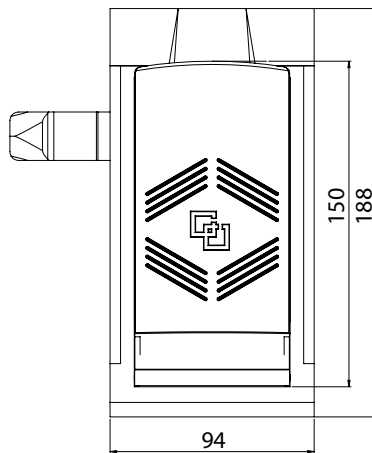

SWING HANDLES

Cutout

Padlockable

| Material | Code | Code |
|--|-------|----------|
| | Black | Ral 7035 |
| Body: Aluminium Cover: Aluminium Handle: Zamak Cam: Steel | 188-5 | 188-6 |

* All dimensions are in mm