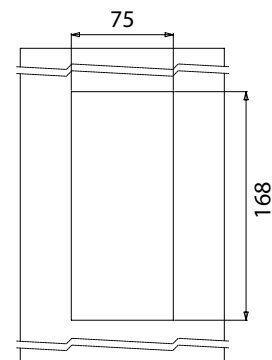

SWING HANDLES

Cutout

Padlockable

| Material | Code | Code |
|--|-------|----------|
| | Black | Ral 7035 |
| Body: Aluminium Cover: Aluminium Handle: Zamak Cam: Steel | 188-5 | 188-6 |

* All dimensions are in mm