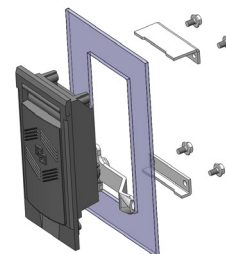

SWING HANDLES

Cutout

Padlockable

| Material | Code | Code |
|--|-------|----------|
| | Black | Ral 7035 |
| Body: Aluminium Cover: Aluminium Handle: Zamak Cam: Steel | 188-5 | 188-6 |

* All dimensions are in mm