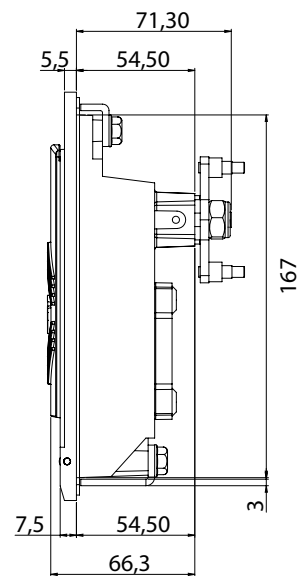

SWING HANDLES

Cutout

Padlockable

| Material | Code | Code |
|--|-------|----------|
| | Black | Ral 7035 |
| Body: Aluminium Cover: Aluminium Handle: Zamak Cam: Steel | 188-5 | 188-6 |

* All dimensions are in mm