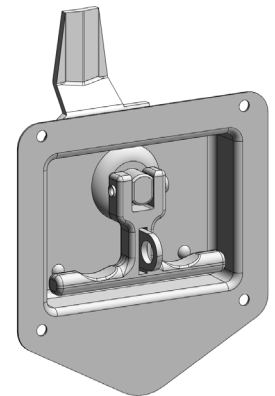

Cutout

Padlockable option - A

SWING HANDLES

Material	Insert type	Code	Code
		Chrome	Black
Housing: Steel	Keyed alike 1333	187-11-01	187-12-01
Handle: Steel	Keyed different	187-11-02	187-12-02
Padlockable version	Non-lockable	187-A-11	187-A-12

* All dimensions are in mm