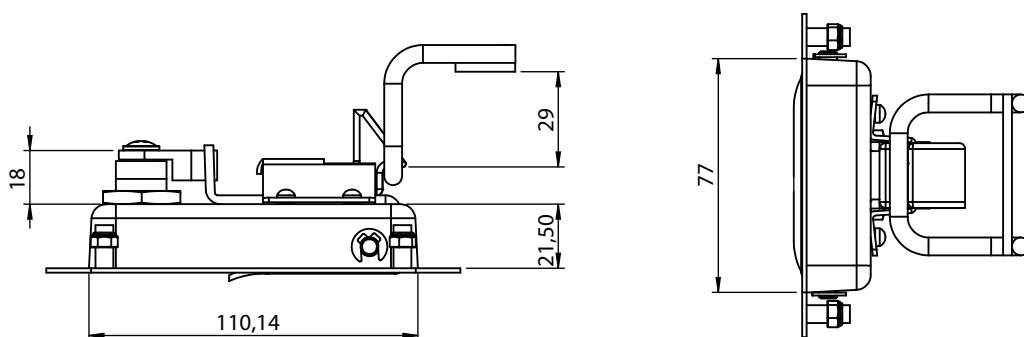

Strike plate included

Padlockable option - A

Material	Insert type	Code	Code	Code *	Code *
		Chrome	Black		
Housing: Steel	Keyed alike 1333	185-11-01	185-12-01	185-A-11-01	185-A-12-01
Handle: Steel	Keyed different	185-11-02	185-12-02	185-A-11-02	185-A-12-02
Housing: PA, black	Keyed alike 1333	-	185-22-01	-	-
Handle: PA, black	Keyed different	-	185-22-02	-	-

* All dimensions are in mm

* Padlockable version