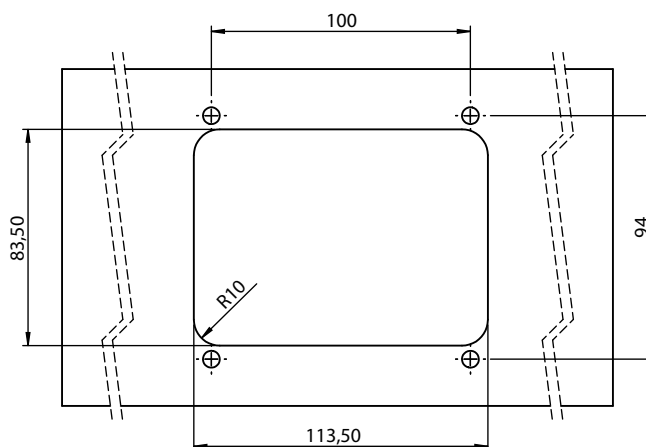

Strike plate included

Padlockable option - A

Material	Insert type	Code	Code	Code *	Code *
		Chrome	Black		
Housing: Steel	Keyed alike 1333	185-11-01	185-12-01	185-A-11-01	185-A-12-01
Handle: Steel	Keyed different	185-11-02	185-12-02	185-A-11-02	185-A-12-02
Housing: PA, black	Keyed alike 1333	-	185-22-01	-	-
Handle: PA, black	Keyed different	-	185-22-02	-	-

* All dimensions are in mm

* Padlockable version