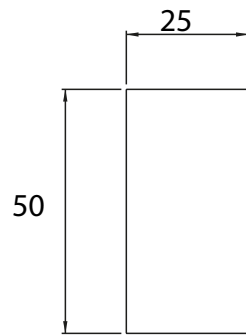

LIFT & TURN LATCH | 154

Cutout

Material	Code
Polyamide, black	154

* All dimensions are in mm

* The cams to be ordered separately

PUSH-BUTTON LATCH | 156

Cutout

Material	Code
Polyamide, black	156

* All dimensions are in mm

* The cams to be ordered separately