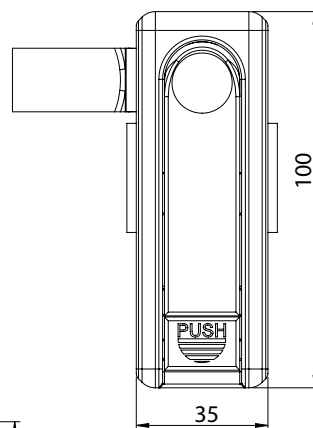

LIFT & TURN LATCH | 154

Cutout

Material	Code
Polyamide, black	154

* All dimensions are in mm

* The cams to be ordered separately

PUSH-BUTTON LATCH | 156

Cutout

Material	Code
Polyamide, black	156

* All dimensions are in mm

* The cams to be ordered separately