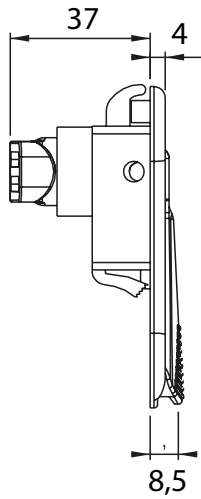

LIFT & TURN LATCH | 154

Cutout

Material	Code
Polyamide, black	154

* All dimensions are in mm

* The cams to be ordered separately

PUSH-BUTTON LATCH | 156

Cutout

Material	Code
Polyamide, black	156

* All dimensions are in mm

* The cams to be ordered separately