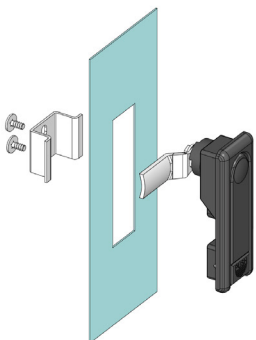

LIFT & TURN LATCH | 154

Cutout

Material	Code
Polyamide, black	154

* All dimensions are in mm

* The cams to be ordered separately

PUSH-BUTTON LATCH | 156

Cutout

Material	Code
Polyamide, black	156

* All dimensions are in mm

* The cams to be ordered separately