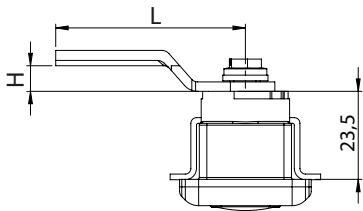

LIFT & TURN LATCH | 154

Cutout

Material	Code
Polyamide, black	154

* All dimensions are in mm

* The cams to be ordered separately

PUSH-BUTTON LATCH | 156

Cutout

Material	Code
Polyamide, black	156

* All dimensions are in mm

* The cams to be ordered separately