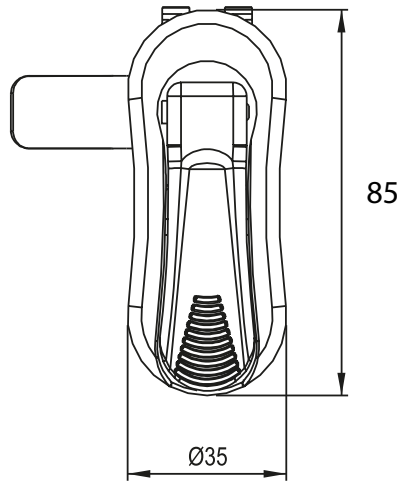

LIFT & TURN LATCH | 154

Cutout

Material	Code
Polyamide, black	154

* All dimensions are in mm

* The cams to be ordered separately

PUSH-BUTTON LATCH | 156

Cutout

Material	Code
Polyamide, black	156

* All dimensions are in mm

* The cams to be ordered separately