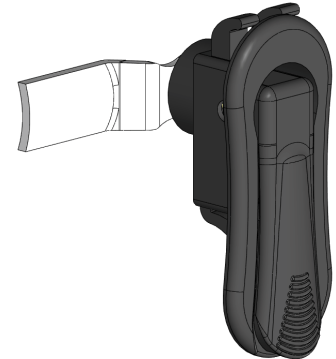

LIFT & TURN LATCH | 154

Cutout

Material	Code
Polyamide, black	154

* All dimensions are in mm

* The cams to be ordered separately

PUSH-BUTTON LATCH | 156

Cutout

Material	Code
Polyamide, black	156

* All dimensions are in mm

* The cams to be ordered separately