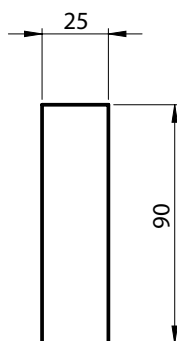

LIFT & TURN LATCH | 154

Cutout

Material	Code
Polyamide, black	154

* All dimensions are in mm

* The cams to be ordered separately

PUSH-BUTTON LATCH | 156

Cutout

Material	Code
Polyamide, black	156

* All dimensions are in mm

* The cams to be ordered separately