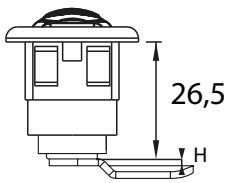

LIFT & TURN LATCH | 154

Cutout

Material	Code
Polyamide, black	154

* All dimensions are in mm

* The cams to be ordered separately

PUSH-BUTTON LATCH | 156

Cutout

Material	Code
Polyamide, black	156

* All dimensions are in mm

* The cams to be ordered separately