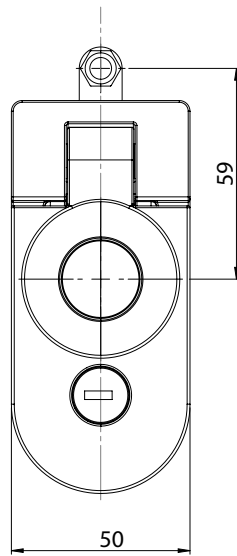

Version 1 - long lever

(H) Grip range min.30 max. 45mm

Cutout

Version 2 - short lever

(H) Grip range min. 0 max. 15mm

Material	Version	Cylinder type	Code
Zamak, black painted	1	Non-lockable	151-V1-00
	1	Keyed alike	151-V1-03
	2	Non-lockable	151-V2-00
	2	Keyed alike	151-V2-03

* All dimensions are in mm