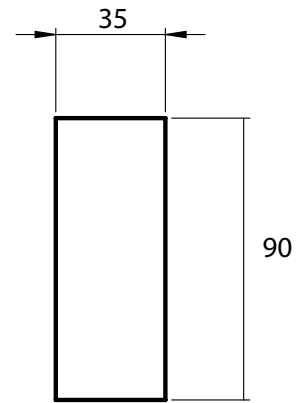

Version 1 - long lever

(H) Grip range min.30 max. 45mm

Cutout

Version 2 - short lever

(H) Grip range min. 0 max. 15mm

Material	Version	Cylinder type	Code
Zamak, black painted	1	Non-lockable	151-V1-00
	1	Keyed alike	151-V1-03
	2	Non-lockable	151-V2-00
	2	Keyed alike	151-V2-03

* All dimensions are in mm