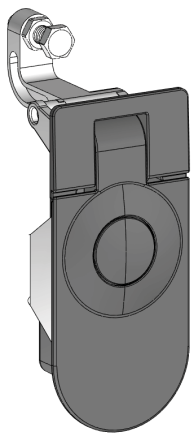

Version 1 - long lever

(H) Grip range min.30 max. 45mm

Cutout

Version 2 - short lever

(H) Grip range min. 0 max. 15mm

Material	Version	Cylinder type	Code
Zamak, black painted	1	Non-lockable	151-V1-00
	1	Keyed alike	151-V1-03
	2	Non-lockable	151-V2-00
	2	Keyed alike	151-V2-03

* All dimensions are in mm