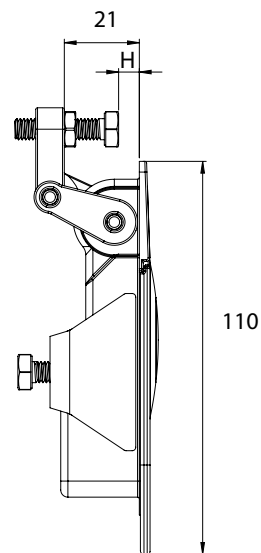

Version 1 - long lever

(H) Grip range min.30 max. 45mm

Cutout

Version 2 - short lever

(H) Grip range min. 0 max. 15mm

Material	Version	Cylinder type	Code
Zamak, black painted	1	Non-lockable	151-V1-00
	1	Keyed alike	151-V1-03
	2	Non-lockable	151-V2-00
	2	Keyed alike	151-V2-03

* All dimensions are in mm