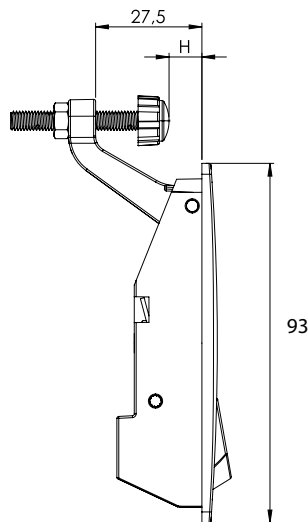

Version 1 - long lever
(H) Grip range min.14 max .37mm

Version 2 - short lever
(H) Grip range min. 0 max 16mm

Material	Version	Cylinder type	Code
Zamak, black painted	1	Non-lockable	150-V1-00
	1	Keyed alike 1333	150-V1-01
	2	Non-lockable	150-V2-00
	2	Keyed alike 1333	150-V2-01

* All dimensions are in mm