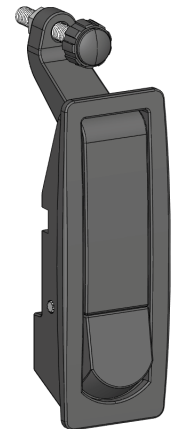

Version 1 - long lever
(H) Grip range min.14 max .37mm

Version 2 - short lever
(H) Grip range min. 0 max 16mm

Material	Version	Cylinder type	Code
Zamak, black painted	1	Non-lockable	150-V1-00
	1	Keyed alike 1333	150-V1-01
	2	Non-lockable	150-V2-00
	2	Keyed alike 1333	150-V2-01

* All dimensions are in mm