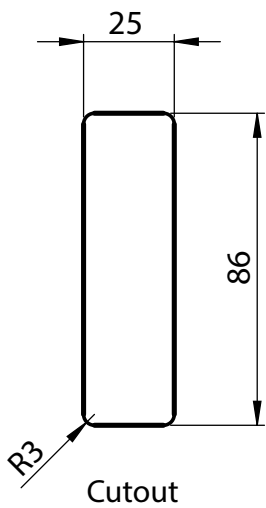

Version 1 - long lever
(H) Grip range min.14 max .37mm

Version 2 - short lever
(H) Grip range min. 0 max 16mm

Material	Version	Cylinder type	Code
Zamak, black painted	1	Non-lockable	150-V1-00
	1	Keyed alike 1333	150-V1-01
	2	Non-lockable	150-V2-00
	2	Keyed alike 1333	150-V2-01

* All dimensions are in mm