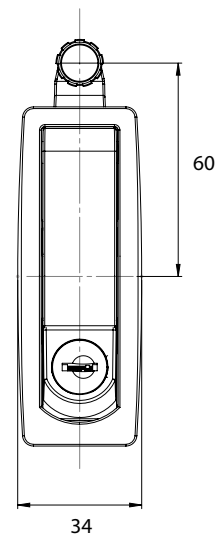

Version 1 - long lever
(H) Grip range min.14 max .37mm

Version 2 - short lever
(H) Grip range min. 0 max 16mm

Material	Version	Cylinder type	Code
Zamak, black painted	1	Non-lockable	150-V1-00
	1	Keyed alike 1333	150-V1-01
	2	Non-lockable	150-V2-00
	2	Keyed alike 1333	150-V2-01

* All dimensions are in mm