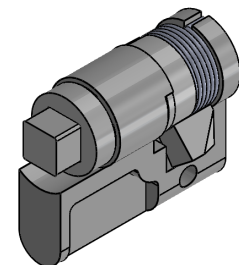

Keyed alike 1333 or keyed different / 1 pair of keys included

5mm double bit insert / key not included

9mm triangle insert / key not included

8mm square insert / key not included

Material	Insert type	Code
Housing: Zamak	Keyed alike 1333	CLY-01
	Keyed different	CLY-02
Spring: Steel	5mm DB	CLY-D5
Zinc plated	9mm Triangle	CLY-T9
	8mm Square	CLY-S8

\* All dimensions are in mm

\* The key to be ordered separately

[www.rodop.bg](http://www.rodop.bg)