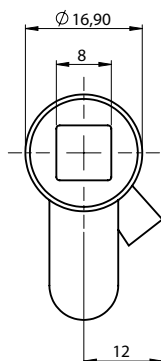

Keyed alike 1333 or keyed different / 1 pair of keys included

5mm double bit insert / key not included

9mm triangle insert / key not included

8mm square insert / key not included

Material	Insert type	Code
Housing: Zamak	Keyed alike 1333	CLY-01
	Keyed different	CLY-02
Spring: Steel	5mm DB	CLY-D5
Zinc plated	9mm Triangle	CLY-T9
	8mm Square	CLY-S8

\* All dimensions are in mm

\* The key to be ordered separately

[www.rodop.bg](http://www.rodop.bg)