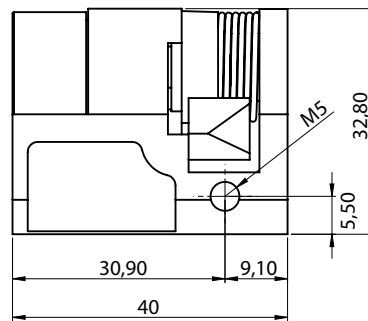

Keyed alike 1333 or keyed different / 1 pair of keys included

5mm double bit insert / key not included

9mm triangle insert / key not included

8mm square insert / key not included

Material	Insert type	Code
Housing: Zamak	Keyed alike 1333	CLY-01
	Keyed different	CLY-02
Spring: Steel	5mm DB	CLY-D5
Zinc plated	9mm Triangle	CLY-T9
	8mm Square	CLY-S8

\* All dimensions are in mm

\* The key to be ordered separately

[www.rodop.bg](http://www.rodop.bg)