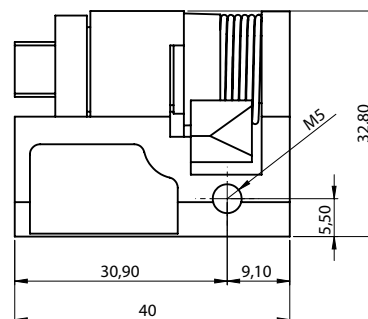

Keyed alike 1333 or keyed different / 1 pair of keys included

5mm double bit insert / key not included

9mm triangle insert / key not included

8mm square insert / key not included

Material	Insert type	Code
Housing: Zamak	Keyed alike 1333	CLY-01
	Keyed different	CLY-02
Spring: Steel	5mm DB	CLY-D5
Zinc plated	9mm Triangle	CLY-T9
	8mm Square	CLY-S8

\* All dimensions are in mm

\* The key to be ordered separately

[www.rodop.bg](http://www.rodop.bg)