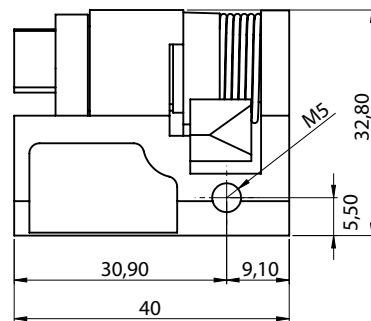

Keyed alike 1333 or keyed different / 1 pair of keys included

5mm double bit insert / key not included

9mm triangle insert / key not included

8mm square insert / key not included

Material	Insert type	Code
Housing: Zamak	Keyed alike 1333	CLY-01
	Keyed different	CLY-02
Spring: Steel	5mm DB	CLY-D5
Zinc plated	9mm Triangle	CLY-T9
	8mm Square	CLY-S8

\* All dimensions are in mm

\* The key to be ordered separately

[www.rodop.bg](http://www.rodop.bg)