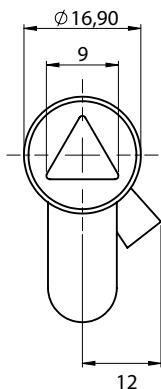

Keyed alike 1333 or keyed different / 1 pair of keys included

5mm double bit insert / key not included

9mm triangle insert / key not included

8mm square insert / key not included

Material	Insert type	Code
Housing: Zamak	Keyed alike 1333	CLY-01
	Keyed different	CLY-02
Spring: Steel	5mm DB	CLY-D5
Zinc plated	9mm Triangle	CLY-T9
	8mm Square	CLY-S8

\* All dimensions are in mm

\* The key to be ordered separately

[www.rodop.bg](http://www.rodop.bg)