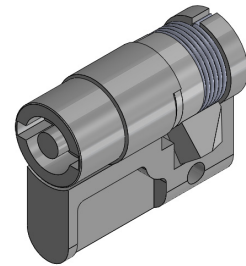

Keyed alike 1333 or keyed different / 1 pair of keys included

5mm double bit insert / key not included

9mm triangle insert / key not included

8mm square insert / key not included

Material	Insert type	Code
Housing: Zamak	Keyed alike 1333	CLY-01
	Keyed different	CLY-02
Spring: Steel	5mm DB	CLY-D5
Zinc plated	9mm Triangle	CLY-T9
	8mm Square	CLY-S8

\* All dimensions are in mm

\* The key to be ordered separately

[www.rodop.bg](http://www.rodop.bg)