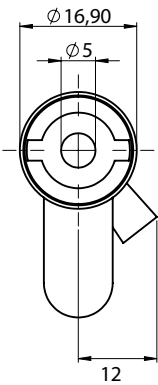

Keyed alike 1333 or keyed different / 1 pair of keys included

5mm double bit insert / key not included

9mm triangle insert / key not included

8mm square insert / key not included

Material	Insert type	Code
Housing: Zamak	Keyed alike 1333	CLY-01
	Keyed different	CLY-02
Spring: Steel	5mm DB	CLY-D5
Zinc plated	9mm Triangle	CLY-T9
	8mm Square	CLY-S8

\* All dimensions are in mm

\* The key to be ordered separately

[www.rodop.bg](http://www.rodop.bg)