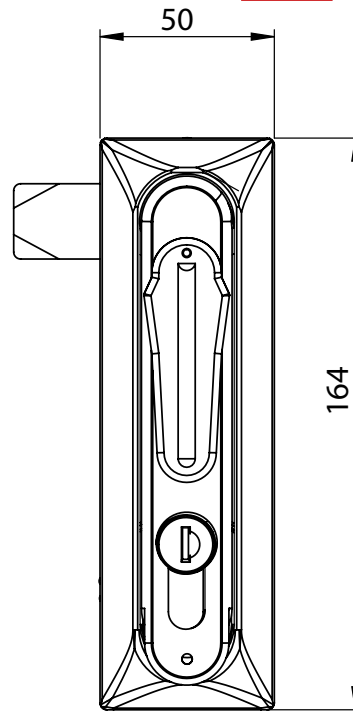

IP65

L / R

Padlockable option

Cutout

Material	Insert type	Code
Housing: PA, black	Keyed alike 1333	114-01
	Keyed different	114-02
Handle: PA, black	5mm DB	114-D5
	9mm Triangle	114-T9
Cylinder: Zamak	8mm Square	114-S8

* All dimensions are in mm * The cams to be ordered separately