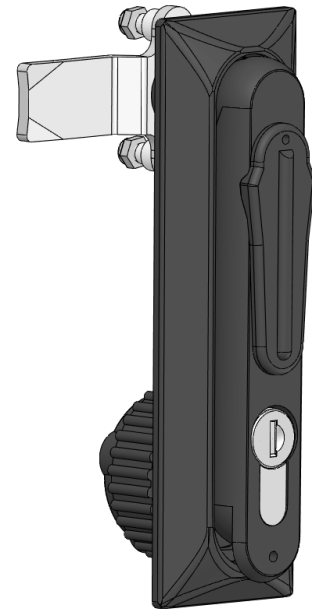

IP65

L / R

Padlockable option

Cutout

Material	Insert type	Code
Housing: PA, black	Keyed alike 1333	114-01
	Keyed different	114-02
Handle: PA, black	5mm DB	114-D5
	9mm Triangle	114-T9
Cylinder: Zamak	8mm Square	114-S8

* All dimensions are in mm * The cams to be ordered separately