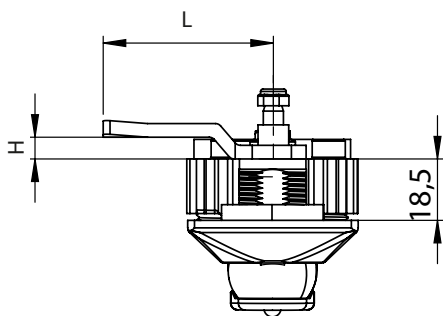

IP65

L / R

Padlockable option

Cutout

Material	Insert type	Code
Housing: PA, black	Keyed alike 1333	114-01
	Keyed different	114-02
Handle: PA, black	5mm DB	114-D5
	9mm Triangle	114-T9
Cylinder: Zamak	8mm Square	114-S8

* All dimensions are in mm * The cams to be ordered separately