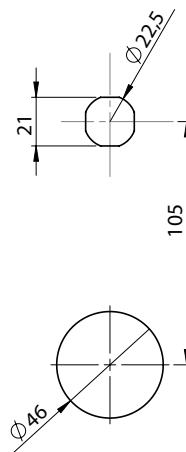

IP65

L / R

Padlockable option

Cutout

Material	Insert type	Code
Housing: PA, black	Keyed alike 1333	114-01
	Keyed different	114-02
Handle: PA, black	5mm DB	114-D5
	9mm Triangle	114-T9
Cylinder: Zamak	8mm Square	114-S8

* All dimensions are in mm * The cams to be ordered separately