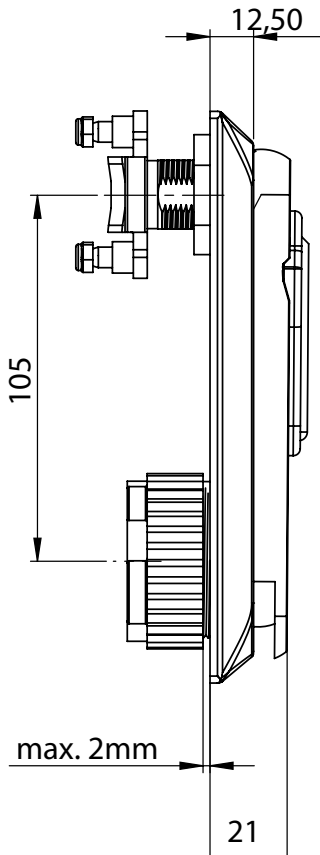

IP65

L / R

Padlockable option

Cutout

Material	Insert type	Code
Housing: PA, black	Keyed alike 1333	114-01
	Keyed different	114-02
Handle: PA, black	5mm DB	114-D5
	9mm Triangle	114-T9
Cylinder: Zamak	8mm Square	114-S8

* All dimensions are in mm * The cams to be ordered separately