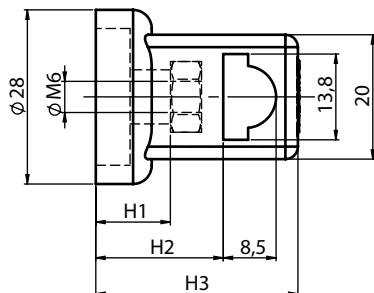

127 | ACCESSORIES FOR ROUND RODS

Code	H1	H2	H3	Fixing screw
127-A-32	12	20	32	M6X16
127-A-36	16	24	36	M6X20
127-A-38	18	26	38	M6X22

127-A Rod guide
Polyamide black

127-RB-V2 - Rod holder
Zamak, zinc plated

M5 SCREW

127-RB-V1 - Rod holder
Zamak, zinc plated

SWING HANDLES

129 | ACCESSORIES FOR FLAT RODS

129-A Rod guide
Polyamide black

129-LKY roller catcher for 129-V3
Zamak, zinc plated