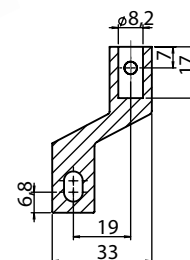

127 | ACCESSORIES FOR ROUND RODS

Code	H1	H2	H3	Fixing screw
127-A-32	12	20	32	M6X16
127-A-36	16	24	36	M6X20
127-A-38	18	26	38	M6X22

127-A Rod guide
Polyamide black

127-RB-V2 - Rod holder
Zamak, zinc plated

M5 SCREW

127-RB-V1 - Rod holder
Zamak, zinc plated

SWING HANDLES

129 | ACCESSORIES FOR FLAT RODS

129-A Rod guide
Polyamide black

129-LKY roller catcher for 129-V3
Zamak, zinc plated