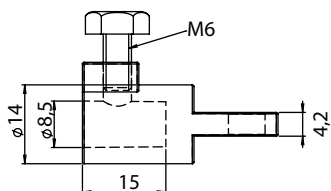

127 | ACCESSORIES FOR ROUND RODS

Code	H1	H2	H3	Fixing screw
127-A-32	12	20	32	M6X16
127-A-36	16	24	36	M6X20
127-A-38	18	26	38	M6X22

127-A Rod guide
Polyamide black

127-RB-V2 - Rod holder
Zamak, zinc plated

M5 SCREW

127-RB-V1 - Rod holder
Zamak, zinc plated

SWING HANDLES

129 | ACCESSORIES FOR FLAT RODS

129-A Rod guide
Polyamide black

129-LKY roller catcher for 129-V3
Zamak, zinc plated