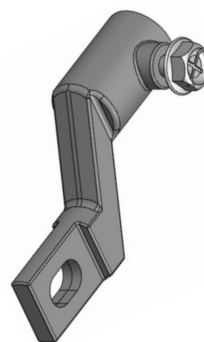

127 | ACCESSORIES FOR ROUND RODS

Code	H1	H2	H3	Fixing screw
127-A-32	12	20	32	M6X16
127-A-36	16	24	36	M6X20
127-A-38	18	26	38	M6X22

127-A Rod guide
Polyamide black

127-RB-V2 - Rod holder
Zamak, zinc plated

M5 SCREW

127-RB-V1 - Rod holder
Zamak, zinc plated

SWING HANDLES

129 | ACCESSORIES FOR FLAT RODS

129-A Rod guide
Polyamide black

129-LKY roller catcher for 129-V3
Zamak, zinc plated