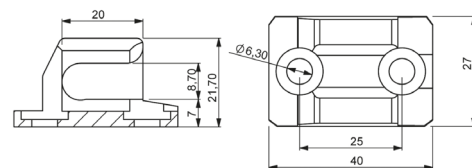

M5 SCREW

127-RB-V1 - Rod holder
Zamak, zinc plated

SWING HANDLES

129 | ACCESSORIES FOR FLAT RODS

129-A Rod guide
Polyamide black

129-LKY roller catcher for 129-V3
Zamak, zinc plated