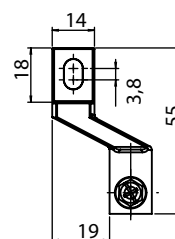

127 | ACCESSORIES FOR ROUND RODS

Code	H1	H2	H3	Fixing screw
127-A-32	12	20	32	M6X16
127-A-36	16	24	36	M6X20
127-A-38	18	26	38	M6X22

127-A Rod guide
Polyamide black

127-RB-V2 - Rod holder
Zamak, zinc plated

M5 SCREW

127-RB-V1 - Rod holder
Zamak, zinc plated

SWING HANDLES

129 | ACCESSORIES FOR FLAT RODS

129-A Rod guide
Polyamide black

129-LKY roller catcher for 129-V3
Zamak, zinc plated