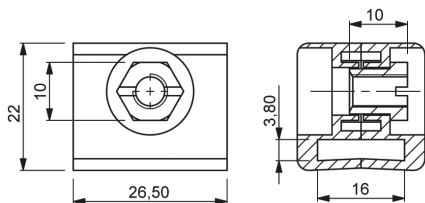

127 | ACCESSORIES FOR ROUND RODS

Code	H1	H2	H3	Fixing screw
127-A-32	12	20	32	M6X16
127-A-36	16	24	36	M6X20
127-A-38	18	26	38	M6X22

127-A Rod guide
Polyamide black

127-RB-V2 - Rod holder
Zamak, zinc plated

M5 SCREW

127-RB-V1 - Rod holder
Zamak, zinc plated

SWING HANDLES

129 | ACCESSORIES FOR FLAT RODS

129-A Rod guide
Polyamide black

129-LKY roller catcher for 129-V3
Zamak, zinc plated